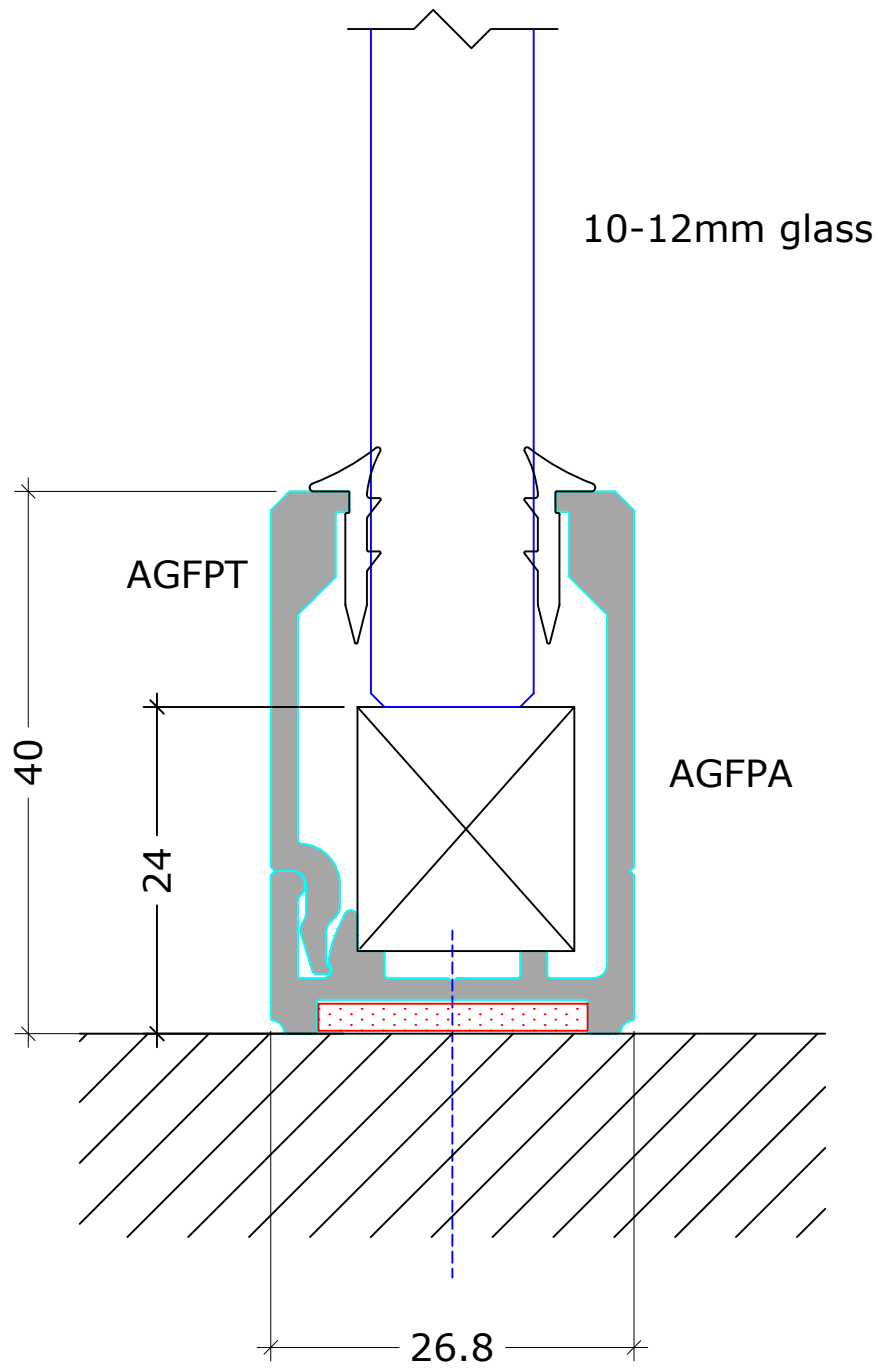

| | | | |
|---|--|--|----------------------------|
|  | DEKO Tel: +91 80 41114848 www.deko.in | Project: Deko FG 10-12mm Toughened Glass | |
| | Case No.: | Subject: L3A | Date: 06-02-2024 |
| Scale : 1:1 | | Revision: | Signature: |

| | | | |
|---|--|--|----------------------------|
|  | DEKO Tel: +91 80 41114848 www.deko.in | Project: Deko FG 10-12mm Toughened Glass | |
| | Case No.: | Subject: L3B | Date: 06-02-2024 |
| Scale : 1:1 | | Revision: | Signature: |

| | | | |
|---|--|--|----------------------------|
|  | DEKO Tel: +91 80 41114848 www.deko.in | Project: Deko FG 10-12mm Toughened Glass | |
| | Case No.: | Subject: L3C | Date: 06-02-2024 |
| Scale : 1:1 | | Revision: | Signature: |

| | | | |
|---|--|--|----------------------------|
|  | DEKO Tel: +91 80 41114848 www.deko.in | Project: Deko FG 10-12mm Toughened Glass | |
| | Case No.: | Subject: L3D | Date: 06-02-2024 |
| Scale : 1:1 | | Revision: | Signature: |