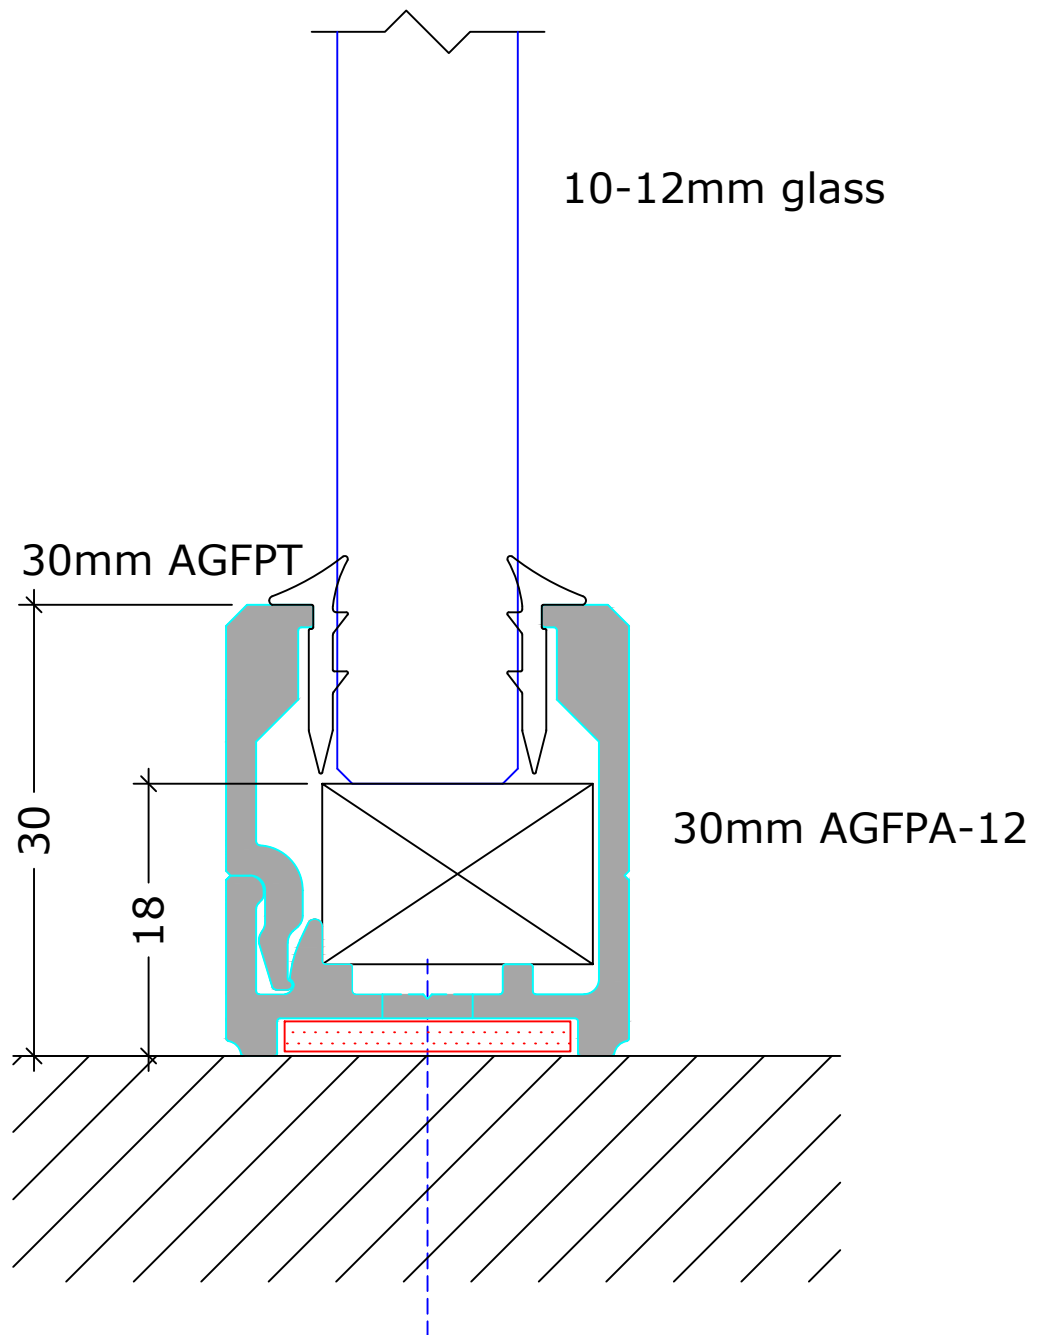

| | | | |
|---|--|--|----------------------------|
|  | DEKO Tel: +91 80 41114848 www.deko.in | Project: Deko FG 10-12mm Toughened Glass | |
| | Case No.: | Subject: L3A | Date: 06-02-2024 |
| Scale : 1:1 | | Revision: | Signature: |

| | | | |
|---|--|--|----------------------------|
|  | DEKO Tel: +91 80 41114848 www.deko.in | Project: Deko FG 10-12mm Toughened Glass | |
| | Case No.: | Subject: L3B | Date: 06-02-2024 |
| Scale : 1:1 | | Revision: | Signature: |

| | | | |
|---|--|--|----------------------------|
|  | DEKO Tel: +91 80 41114848 www.deko.in | Project: Deko FG 10-12mm Toughened Glass | |
| | Case No.: | Subject: L3C | Date: 06-02-2024 |
| Scale : 1:1 | | Revision: | Signature: |