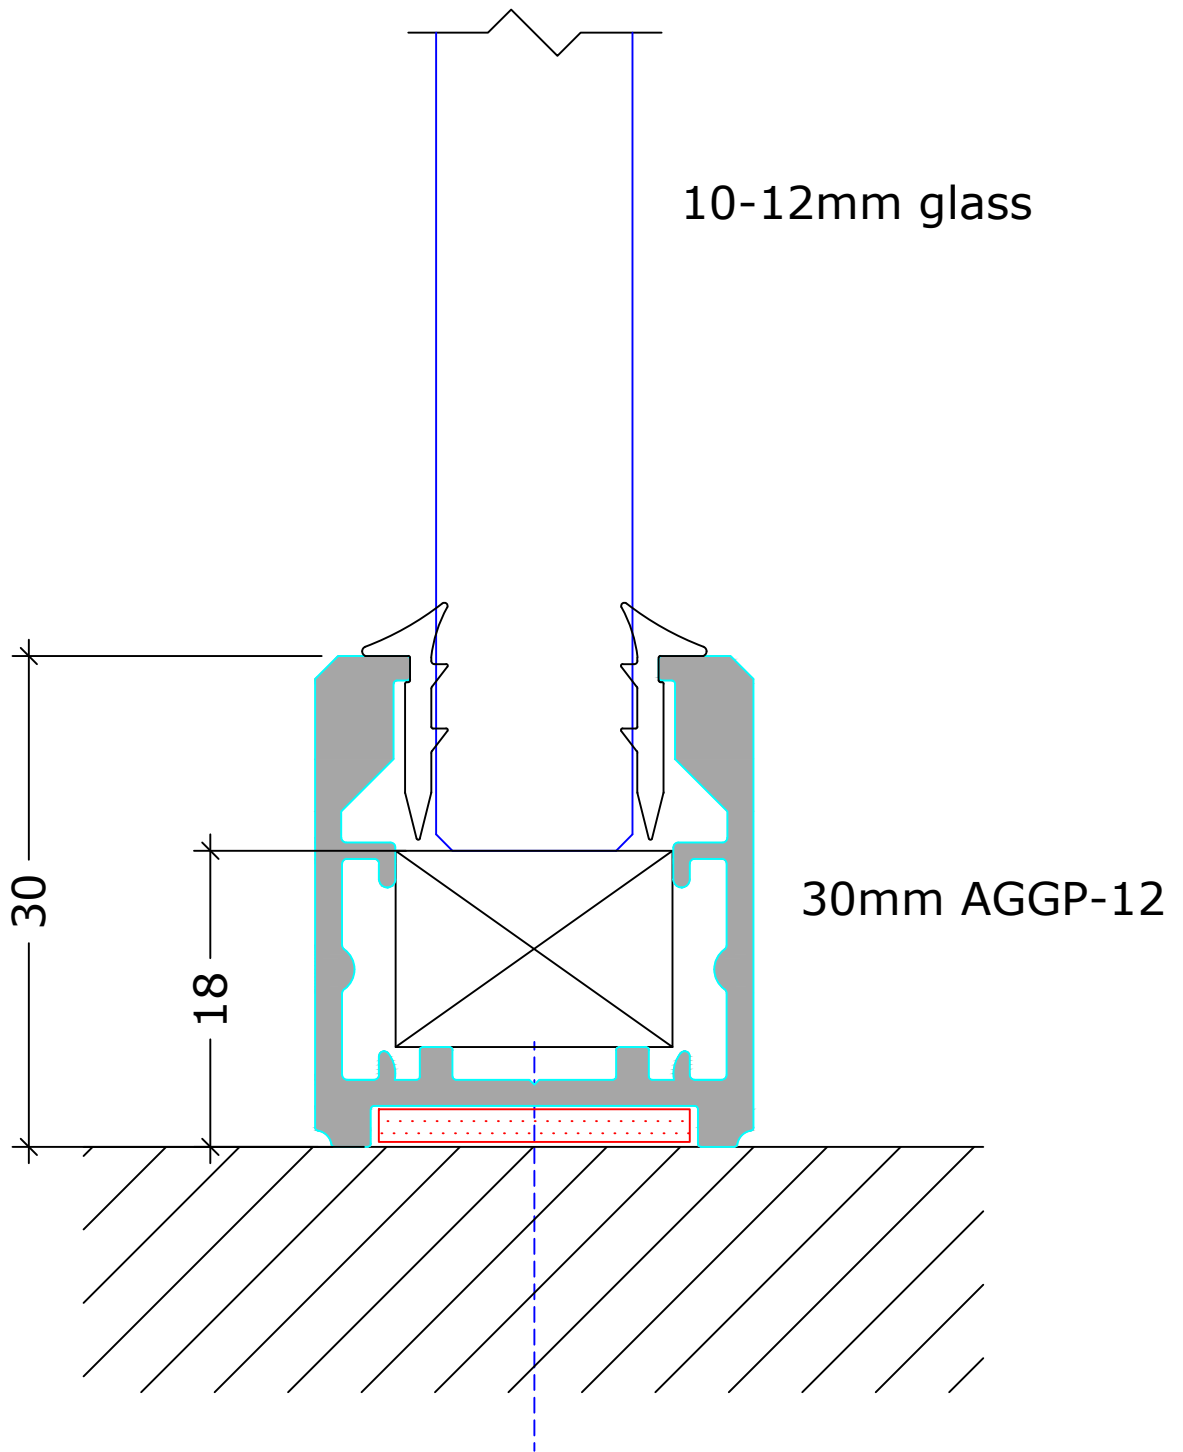

| | | | |
|---|--|--|----------------------------|
|  | DEKO Tel: +91 80 41114848 www.deko.in | Project: Deko FG 10-12mm Toughened Glass | |
| | Case No.: | Subject: L3A | Date: 06-02-2024 |
| Scale : 1:1 | | Revision: | Signature: |

| | | | |
|---|--|--|----------------------------|
|  | DEKO Tel: +91 80 41114848 www.deko.in | Project: Deko FG 10-12mm Toughened Glass | |
| | Case No.: | Subject: L3B | Date: 06-02-2024 |
| Scale : 1:1 | | Revision: | Signature: |