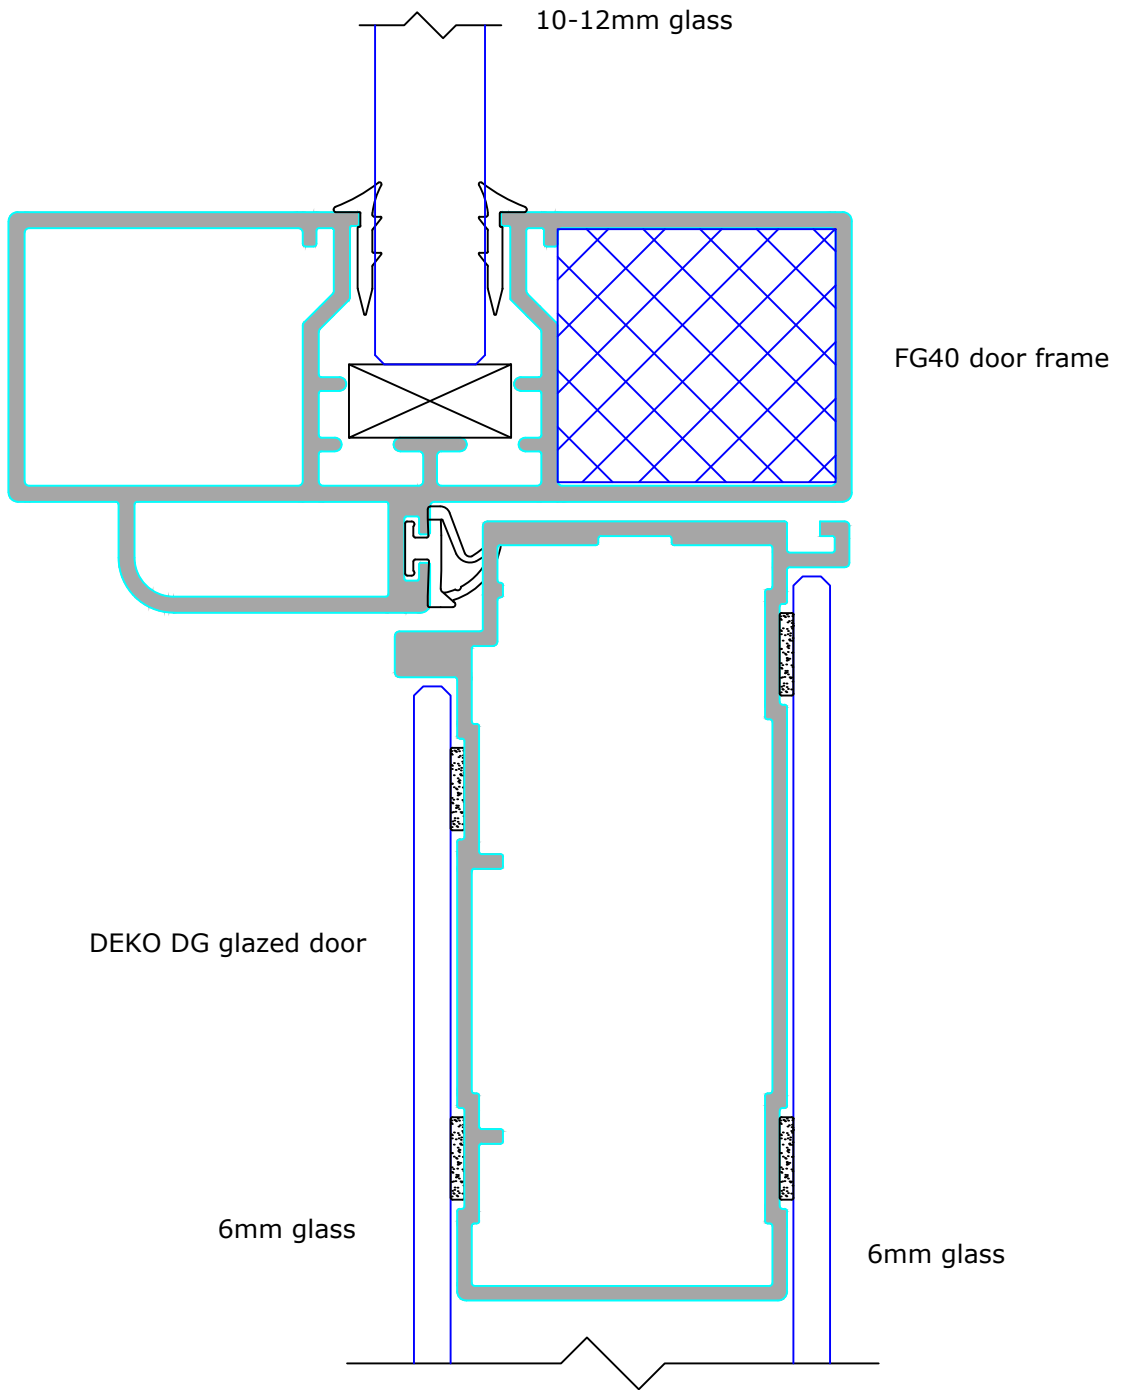

	DEKO Tel: +91 80 41114848 www.deko.in	Project: Deko FG 10-12mm Toughened Glass	
	Case No.:	Subject: L4A	Date: 06-02-2024
Scale : 1:1		Revision:	Signature:

	DEKO Tel: +91 80 41114848 www.deko.in	Project: Deko FG 10-12mm Toughened Glass	
	Case No.: 	Subject: L4B	Date: 06-02-2024
Scale : 1:1	 	Revision:	Signature:

	DEKO Tel: +91 80 41114848 www.deko.in	Project: Deko FG 10-12mm Toughened Glass	
	Case No.:	Subject: L4C	Date: 06-02-2024
Scale : 1:1		Revision:	Signature:

DEKO FD - fully glazed door

	DEKO Tel: +91 80 41114848 www.deko.in	Project: Deko FG 10-12mm Toughened Glass	
	Case No.:	Subject: L4D	Date: 06-02-2024
Scale : 1:1		Revision:	Signature: