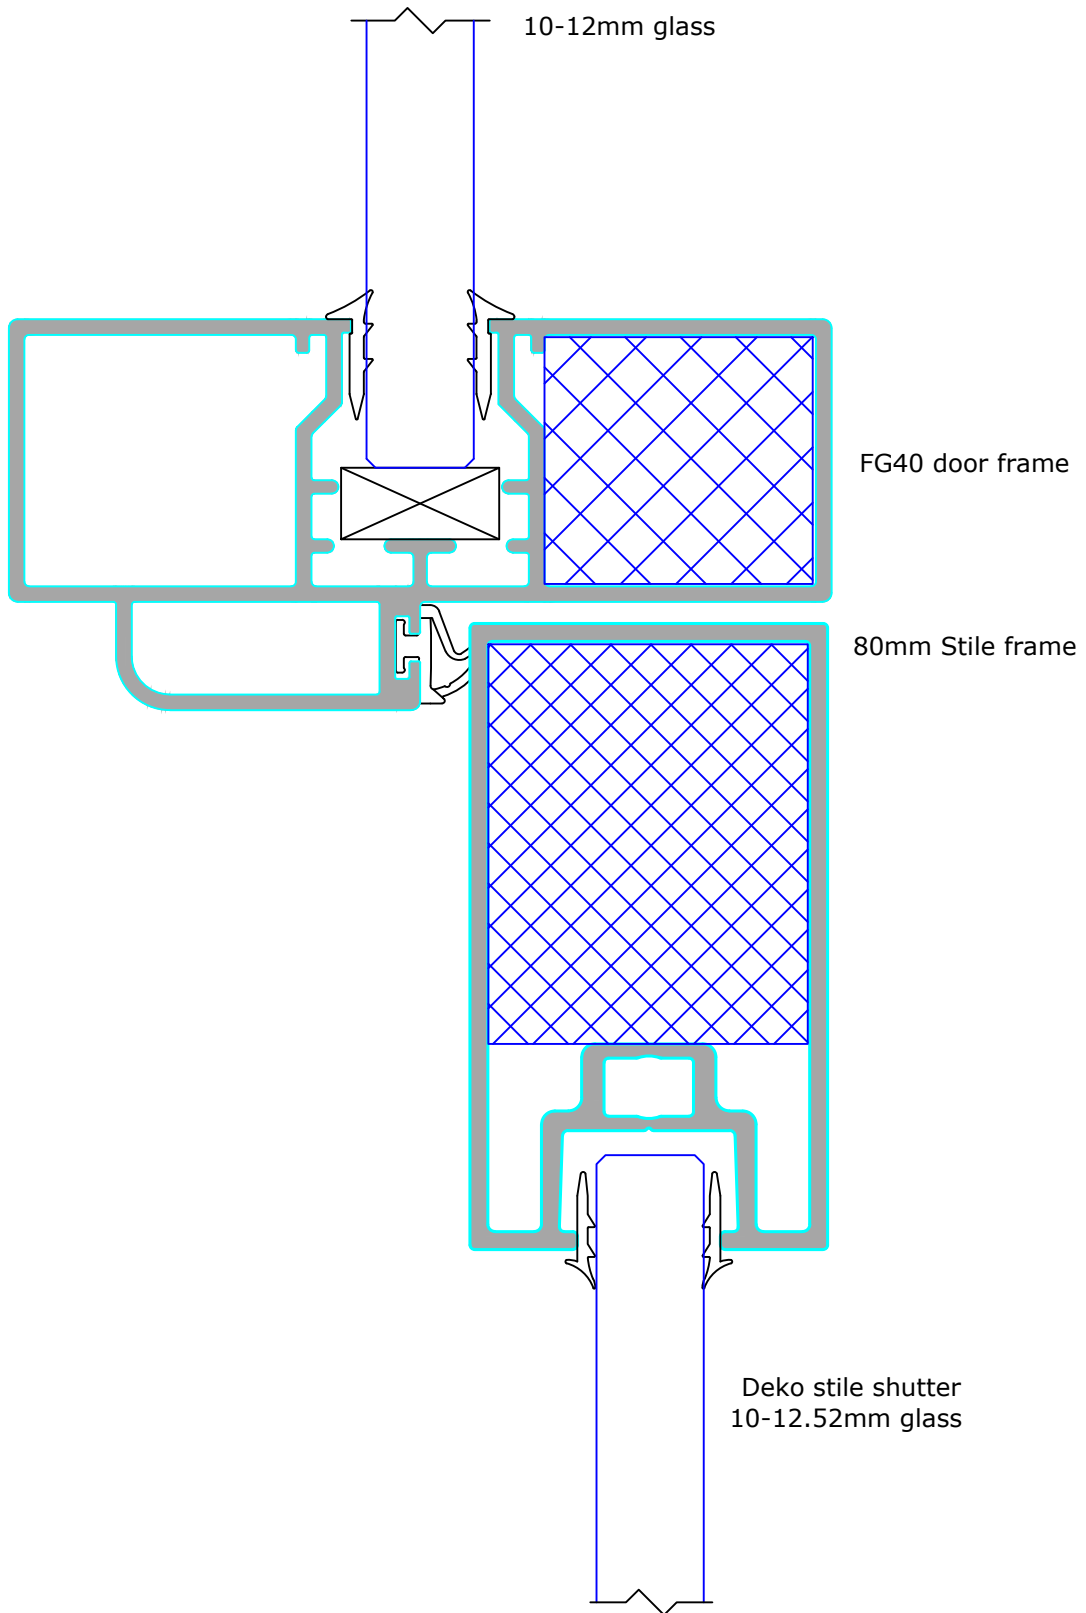

DEKO Tel: +91 80 41114848 www.deko.in	Project: Deko FG 10-12mm Toughened Glass		
	Case No.:	Subject: L4H	Date: 06-02-2024	Sheet No. 8/15
Scale : 1:1		Revision:	Signature: