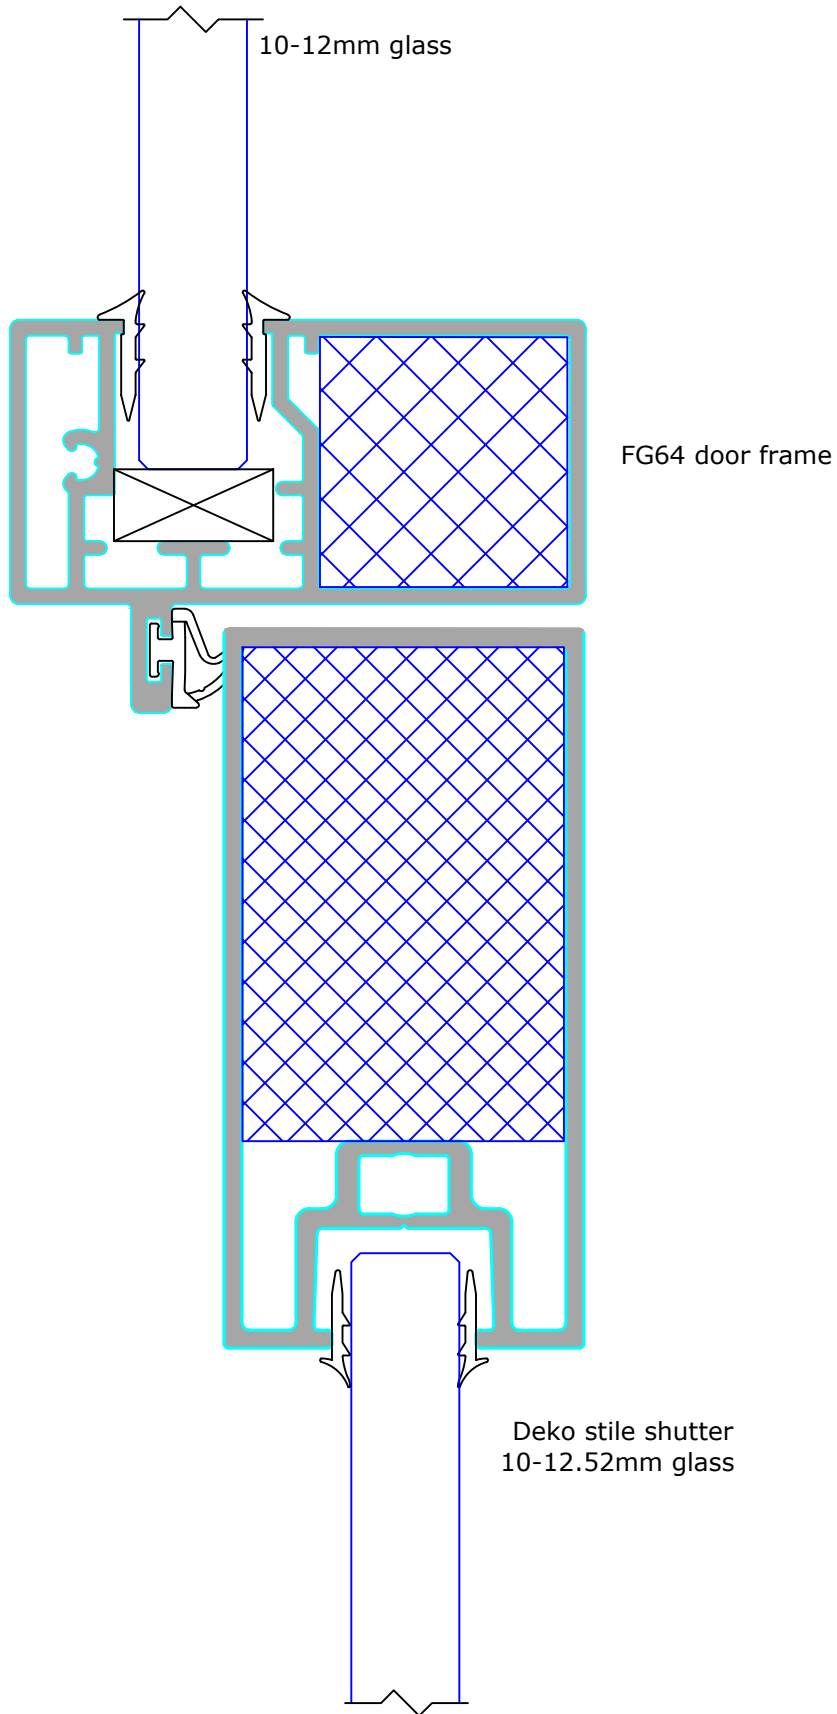

DEKO Tel: +91 80 41114848 www.deko.in	Project: Deko FG 10-12mm Toughened Glass		
	Case No.:	Subject: L4K	Date: 06-02-2024	Sheet No. 11/15
Scale : 1:1		Revision:	Signature: