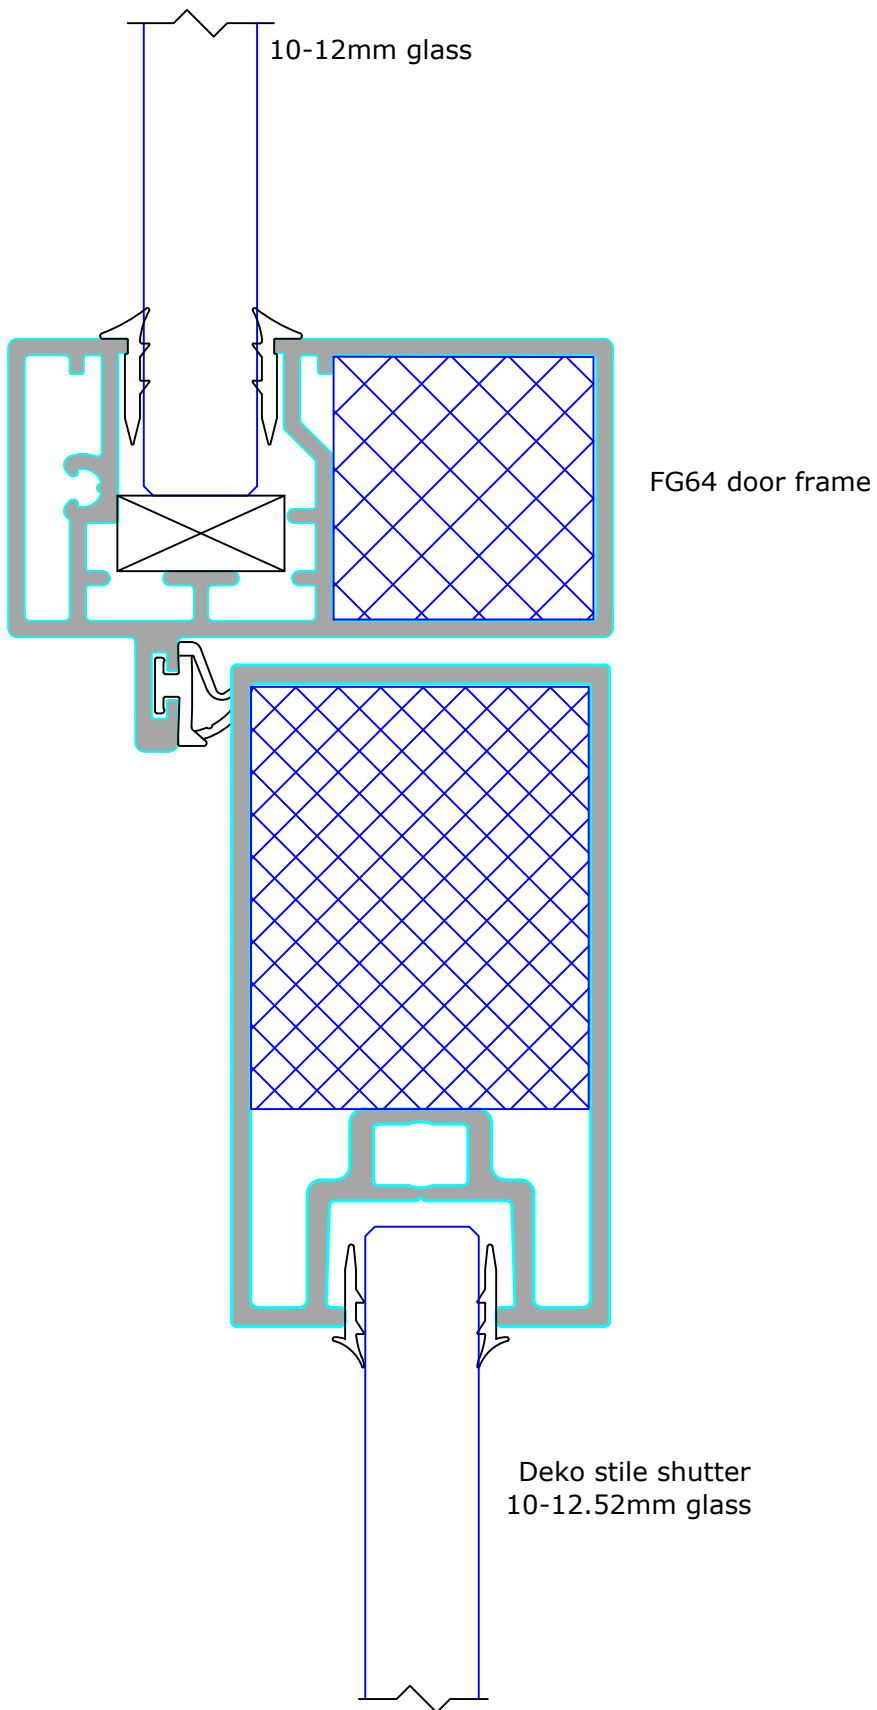

DEKO Tel: +91 80 41114848 www.deko.in	Project: Deko FG 10-12mm Toughened Glass		
	Case No.:	Subject: L4J	Date: 06-02-2024	Sheet No. 10/15
Scale : 1:1		Revision:	Signature: