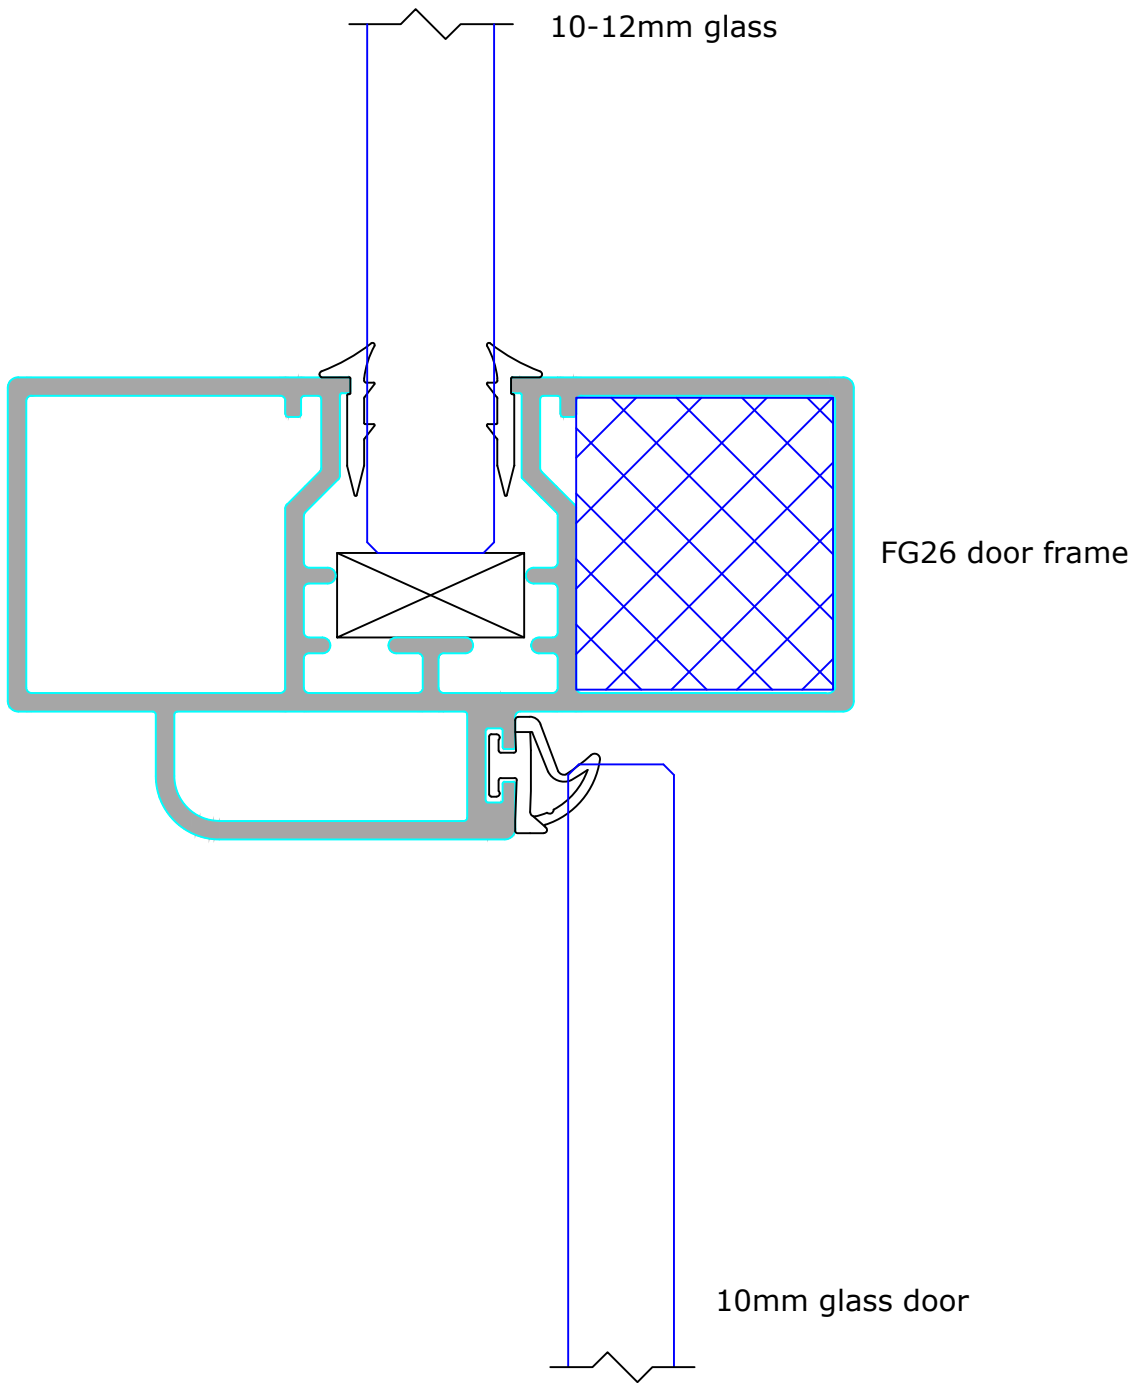

DEKO Tel: +91 80 41114848 www.deko.in	Project: Deko FG 10-12mm Toughened Glass		
	Case No.:	Subject: L4G	Date: 06-02-2024	Sheet No. 7/15
Scale : 1:1		Revision:	Signature: