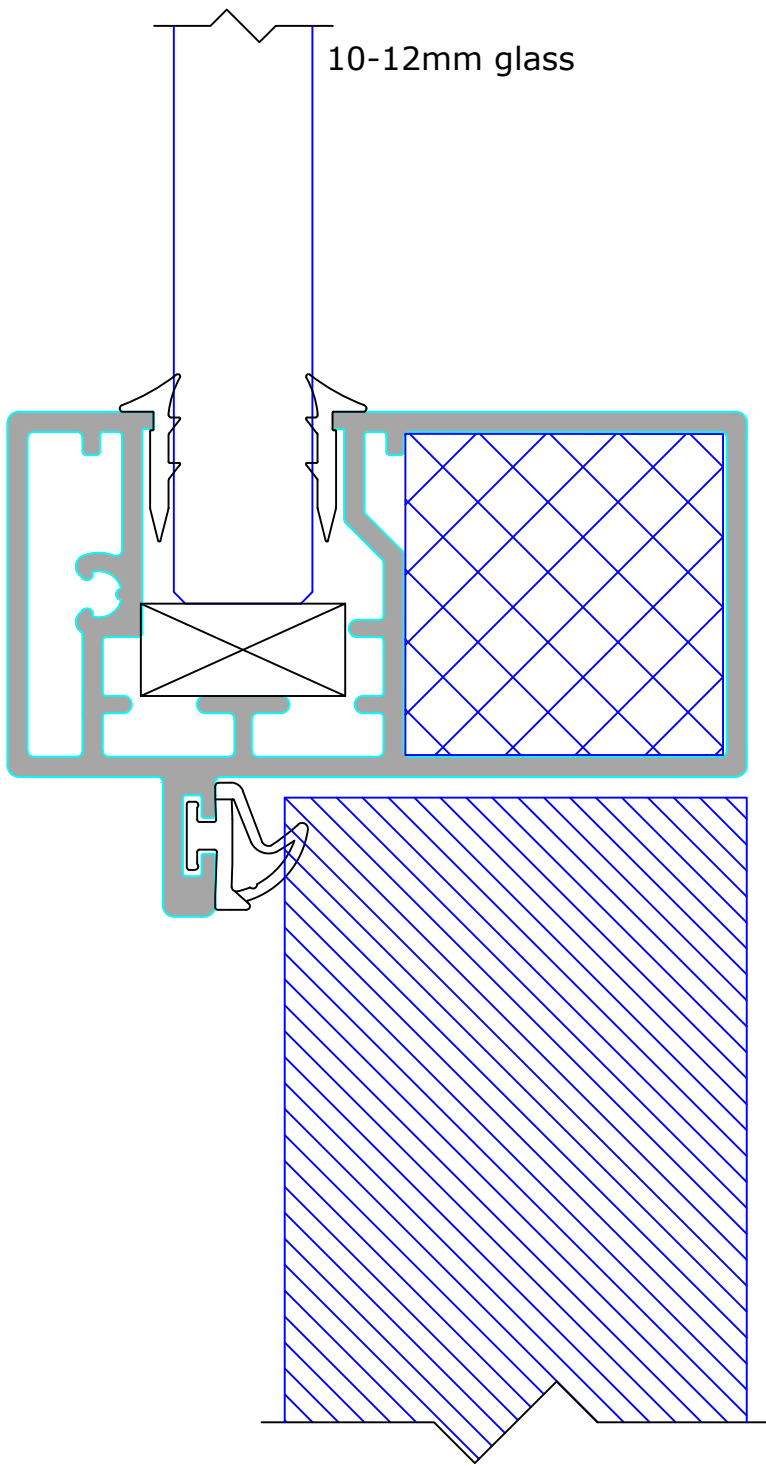

	DEKO Tel: +91 80 41114848 www.deko.in	Project: Deko FG 10-12mm Toughened Glass	
	Case No.:	Subject: L4A	Date: 06-02-2024
Scale : 1:1		Revision:	Signature:

	DEKO Tel: +91 80 41114848 www.deko.in	Project: Deko FG 10-12mm Toughened Glass	
	Case No.: 	Subject: L4B	Date: 06-02-2024
Scale : 1:1	 	Revision:	Signature:

	DEKO Tel: +91 80 41114848 www.deko.in	Project: Deko FG 10-12mm Toughened Glass	
	Case No.:	Subject: L4C	Date: 06-02-2024
Scale : 1:1		Revision:	Signature:

DEKO FD - fully glazed door

	DEKO Tel: +91 80 41114848 www.deko.in	Project: Deko FG 10-12mm Toughened Glass	
	Case No.:	Subject: L4D	Date: 06-02-2024
Scale : 1:1		Revision:	Signature: