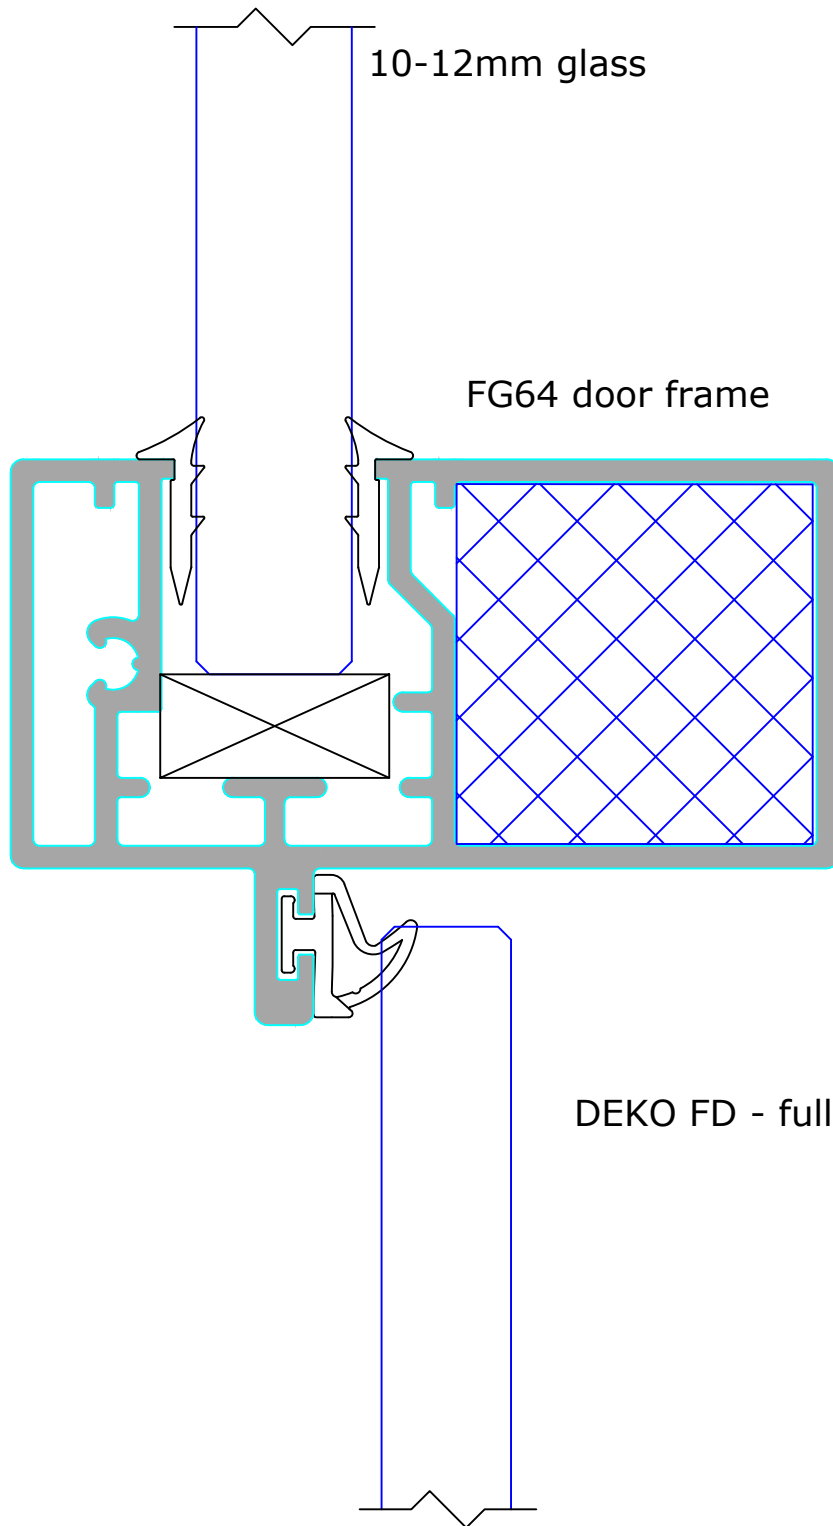

	DEKO Tel: +91 80 41114848 www.deko.in	Project: Deko FG 10-12mm Toughened Glass	
	Case No.:	Subject: L4A	Date: 06-02-2024
Scale : 1:1		Revision:	Signature:

	DEKO Tel: +91 80 41114848 www.deko.in	Project: Deko FG 10-12mm Toughened Glass	
	Case No.: 	Subject: L4B	Date: 06-02-2024
Scale : 1:1	 	Revision:	Signature:

	DEKO Tel: +91 80 41114848 www.deko.in	Project: Deko FG 10-12mm Toughened Glass	
	Case No.:	Subject: L4C	Date: 06-02-2024
Scale : 1:1		Revision:	Signature:

DEKO FD - fully glazed door

	DEKO Tel: +91 80 41114848 www.deko.in	Project: Deko FG 10-12mm Toughened Glass	
	Case No.:	Subject: L4D	Date: 06-02-2024
Scale : 1:1		Revision:	Signature: