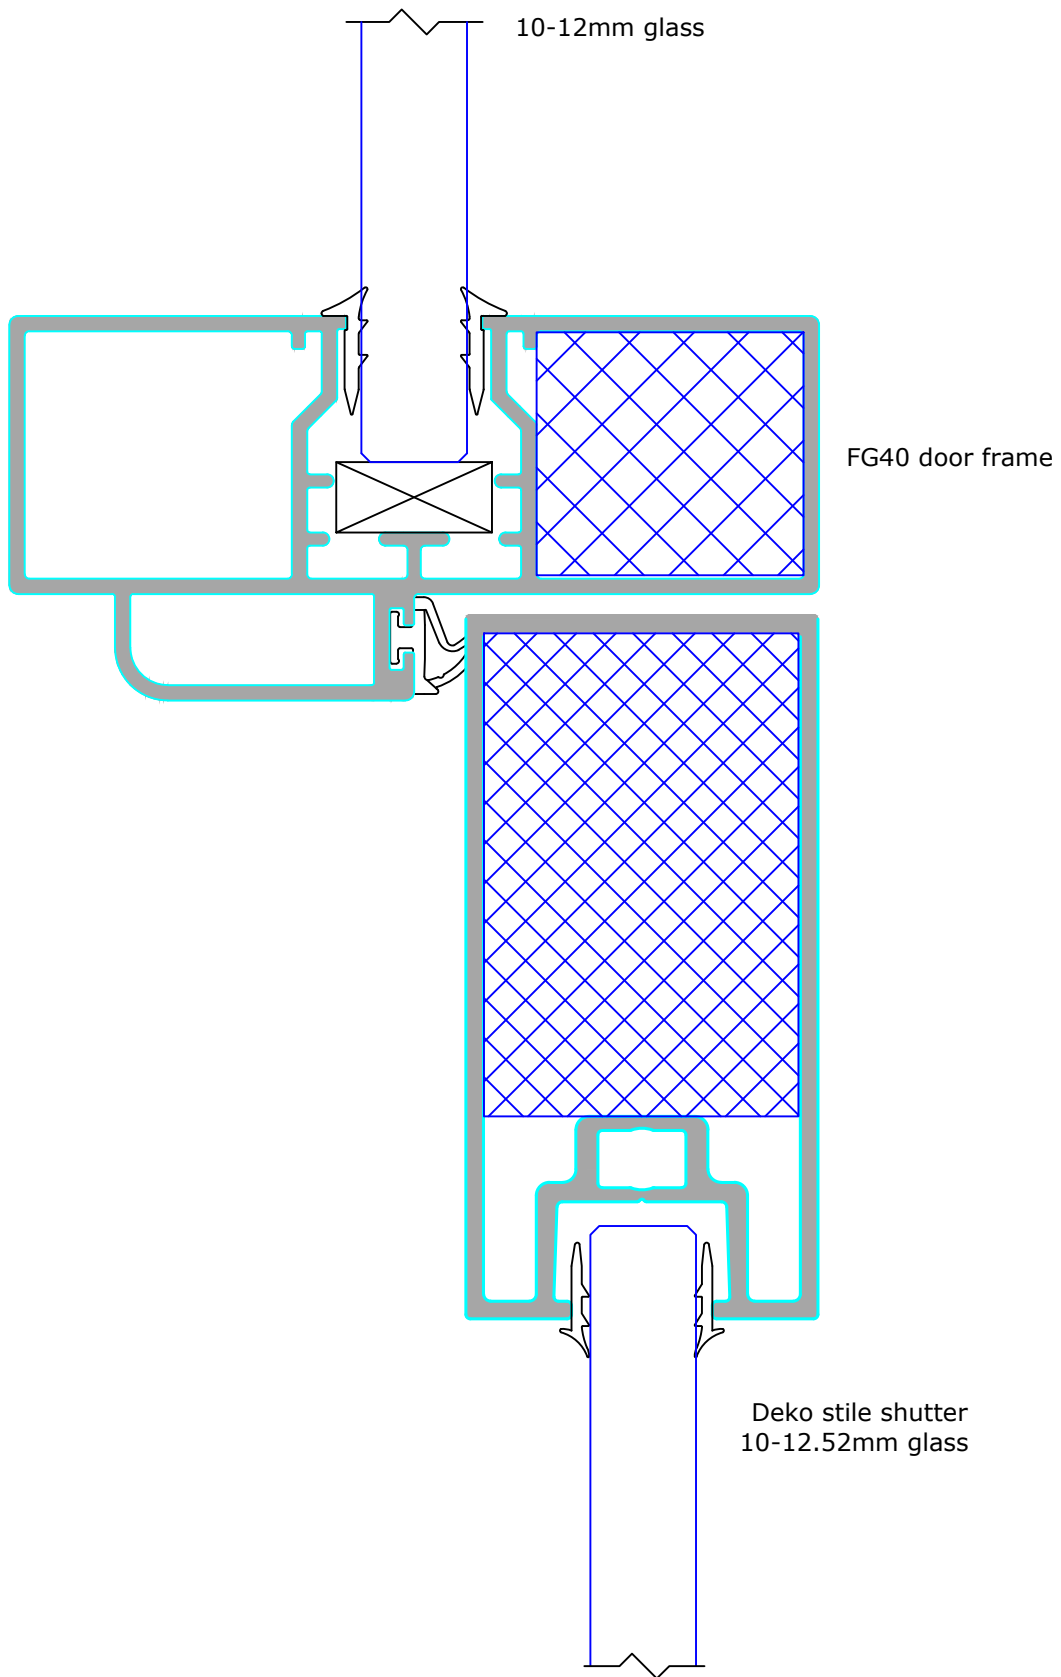

DEKO Tel: +91 80 41114848 www.deko.in	Project: Deko FG 10-12mm Toughened Glass		
	Case No.:	Subject: L4I	Date: 06-02-2024	Sheet No. 9/15
Scale : 1:1		Revision:	Signature: