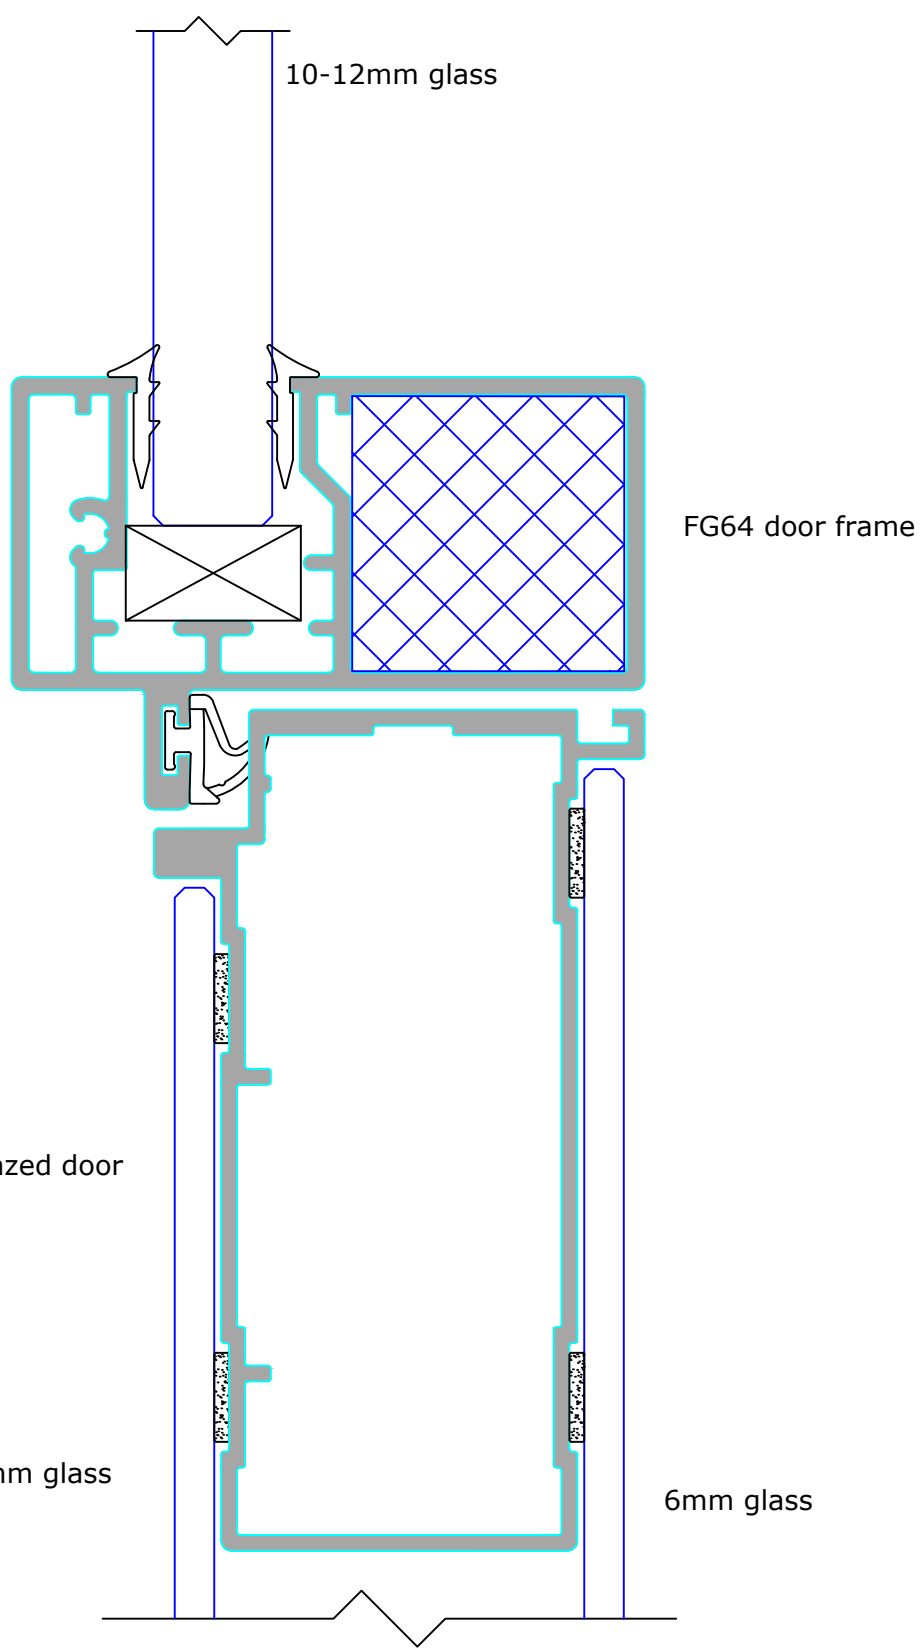

DEKO Tel: +91 80 41114848 www.deko.in	Project: Deko FG 10-12mm Toughened Glass		
	Case No.: 	Subject: L4F	Date: 06-02-2024	Sheet No. 6/15
Scale : 1:1	 	Revision:	Signature: