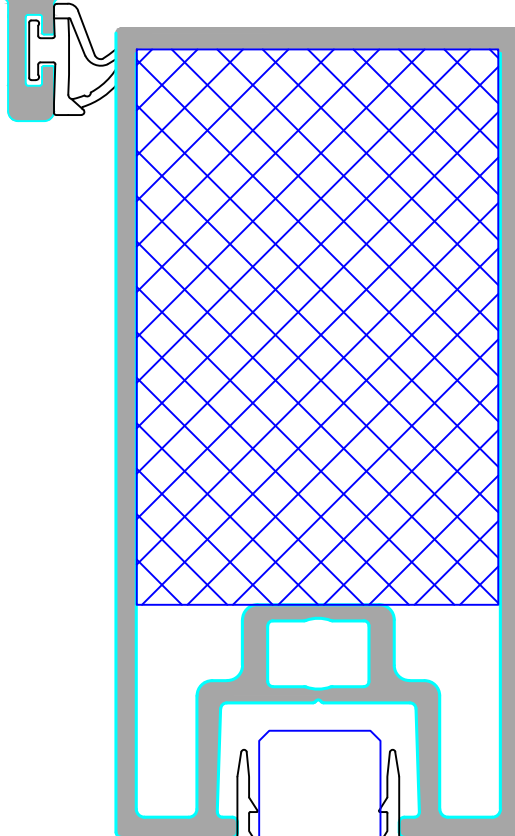

Deko stile shutter
10-12.52mm glass

DEKO
Tel: +91 80 41114848
www.deko.in

Project:
Deko FG 10-12mm Toughened Glass

Case No.:

Subject:
L40

Date:
06-02-2024

Sheet No. 15/15

Scale : 1:1

Revision:

Signature: