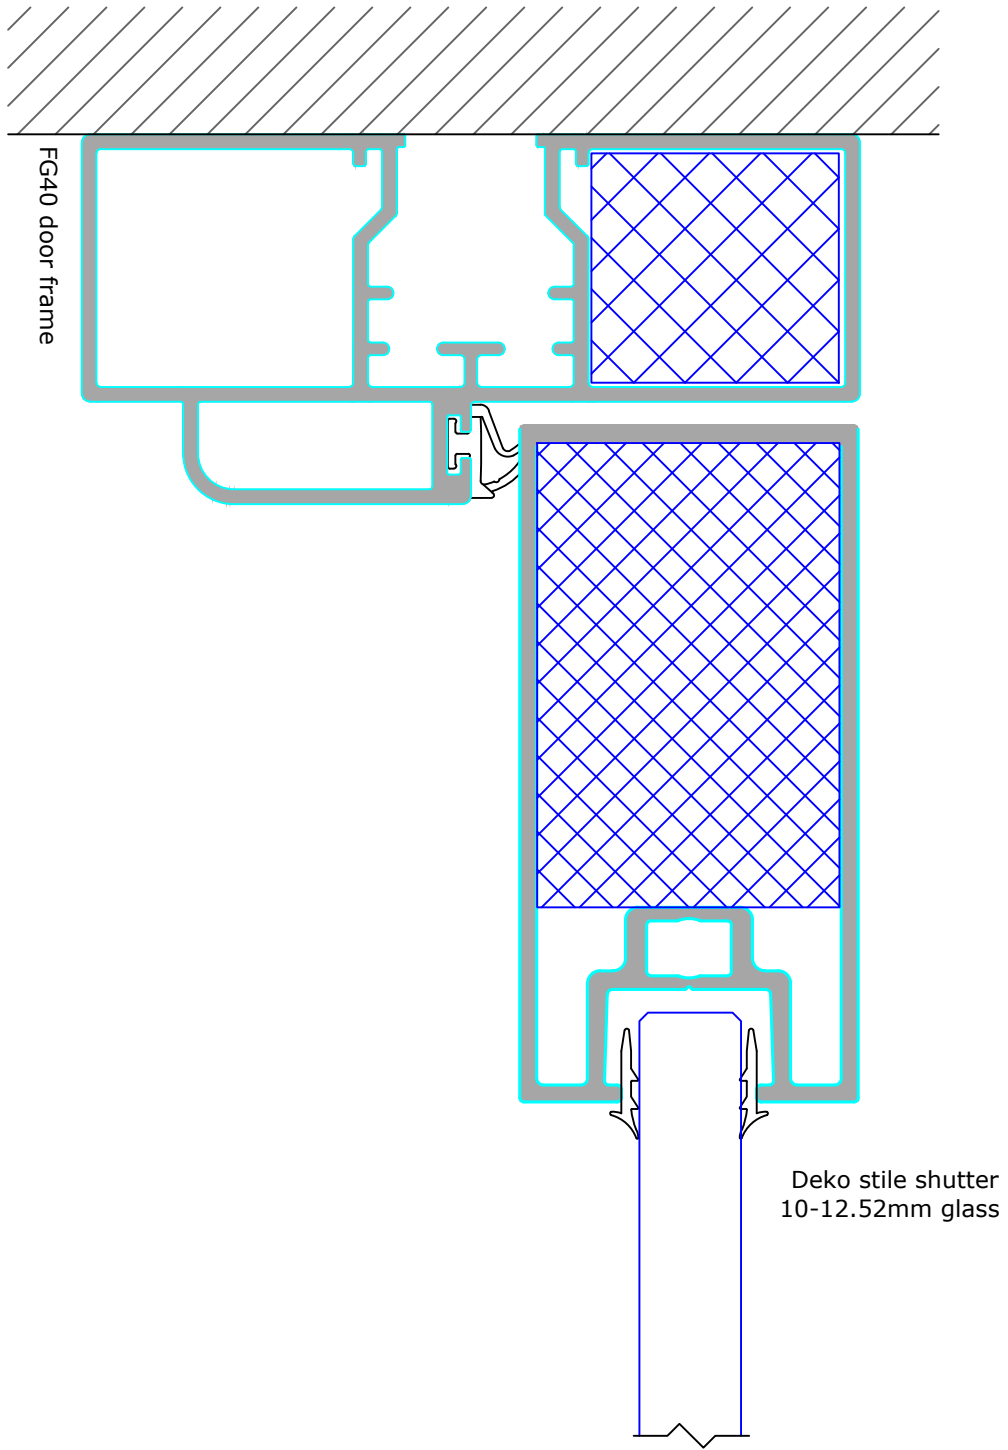

DEKO Tel: +91 80 41114848 www.deko.in	Project: Deko FG 10-12mm Toughened Glass		
	Case No.:	Subject: L4M	Date: 06-02-2024	Sheet No. 13/15
Scale : 1:1		Revision:	Signature: