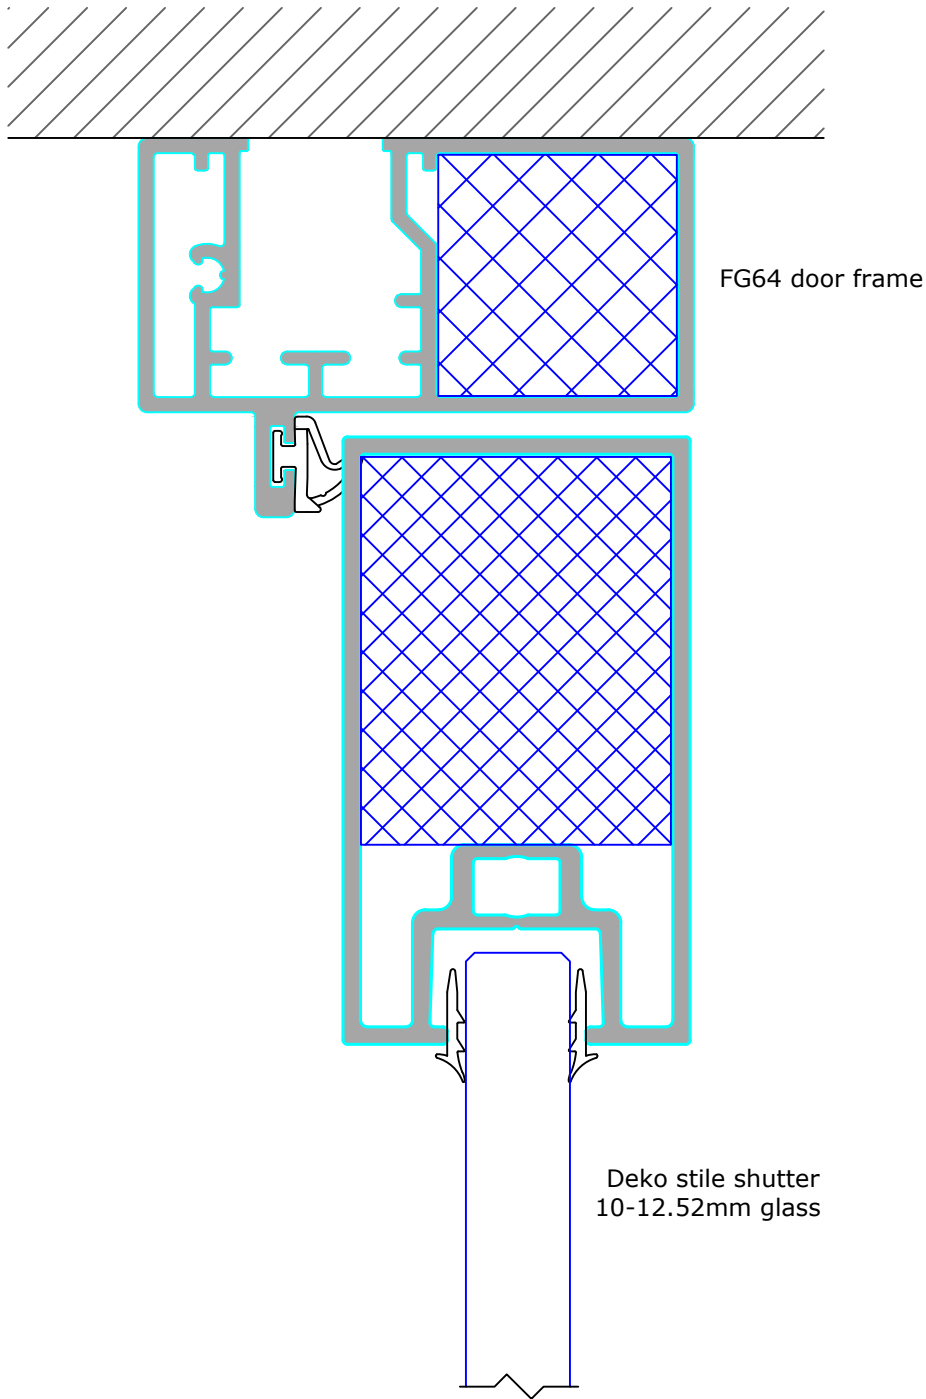

DEKO Tel: +91 80 41114848 www.deko.in	Project: Deko FG 10-12mm Toughened Glass		
	Case No.:	Subject: L4N	Date: 06-02-2024	Sheet No. 14/15
Scale : 1:1		Revision:	Signature: