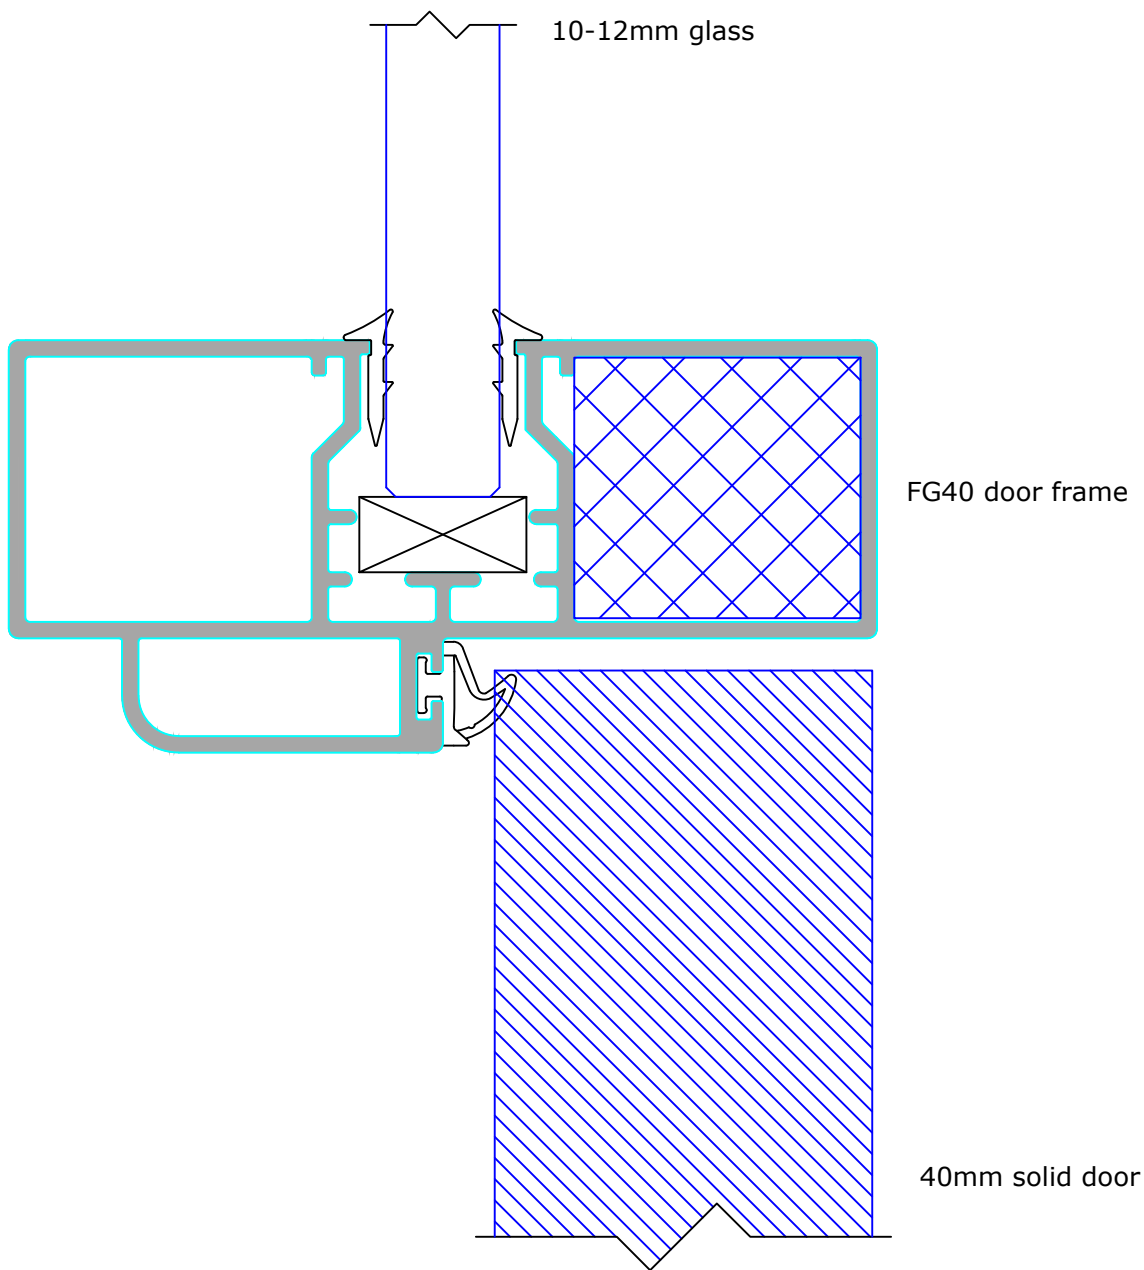

	DEKO Tel: +91 80 41114848 www.deko.in	Project: Deko FG 10-12mm Toughened Glass	
	Case No.:	Subject: L4A	Date: 06-02-2024
Scale : 1:1		Revision:	Signature:

	DEKO Tel: +91 80 41114848 www.deko.in	Project: Deko FG 10-12mm Toughened Glass	
	Case No.: 	Subject: L4B	Date: 06-02-2024
Scale : 1:1	 	Revision:	Signature:

	DEKO Tel: +91 80 41114848 www.deko.in	Project: Deko FG 10-12mm Toughened Glass	
	Case No.:	Subject: L4C	Date: 06-02-2024
Scale : 1:1		Revision:	Signature:

DEKO FD - fully glazed door

	DEKO Tel: +91 80 41114848 www.deko.in	Project: Deko FG 10-12mm Toughened Glass	
	Case No.:	Subject: L4D	Date: 06-02-2024
Scale : 1:1		Revision:	Signature: