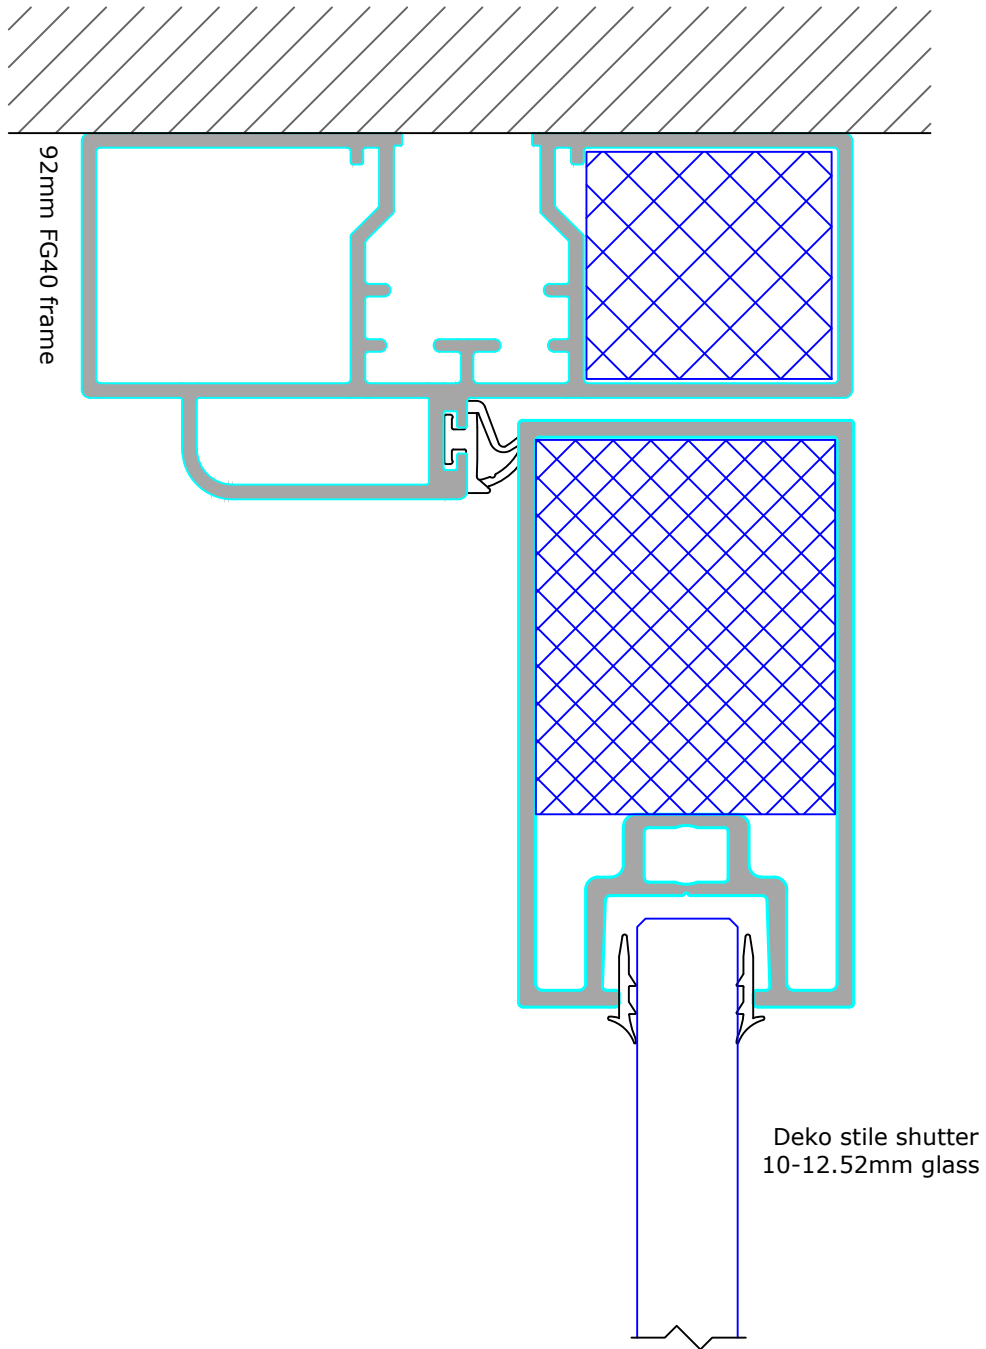

DEKO Tel: +91 80 41114848 www.deko.in	Project: Deko FG 10-12mm Toughened Glass		
	Case No.:	Subject: L4L	Date: 06-02-2024	Sheet No. 12/15
Scale : 1:1		Revision:	Signature: