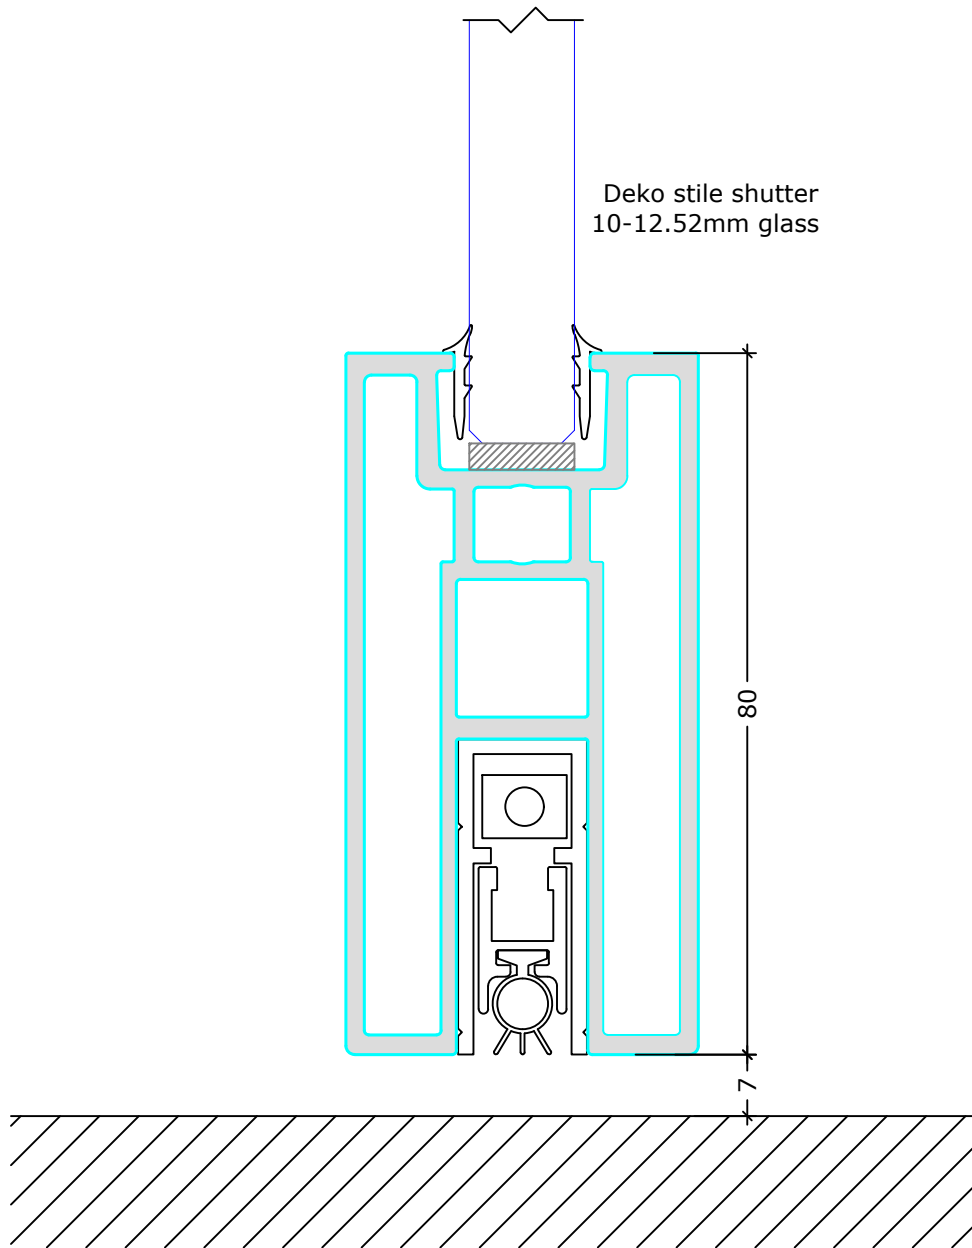

DEKO Tel: +91 80 41114848 www.deko.in	Project: Deko FG 10-12mm Toughened Glass		
	Case No.:	Subject: L8I	Date: 06-02-2024	Sheet No. 9/9
Scale : 1:1		Revision:	Signature: