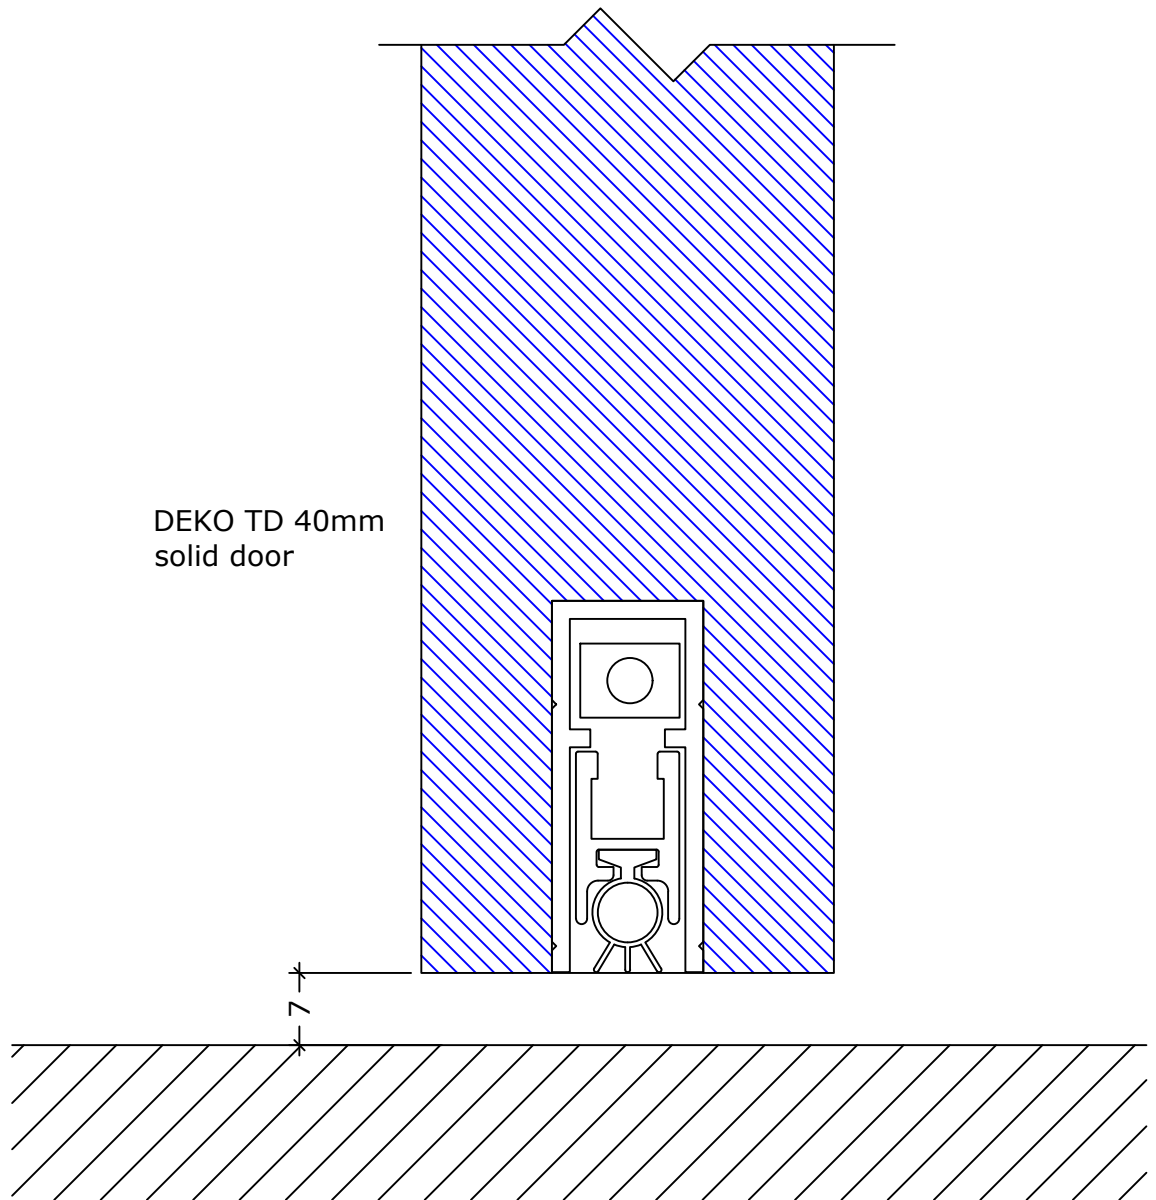

DEKO Tel: +91 80 41114848 www.deko.in	Project: Deko FG 10-12mm Toughened Glass		
	Case No.:	Subject: L8E	Date: 06-02-2024	Sheet No. 5/9
Scale : 1:1		Revision:	Signature: