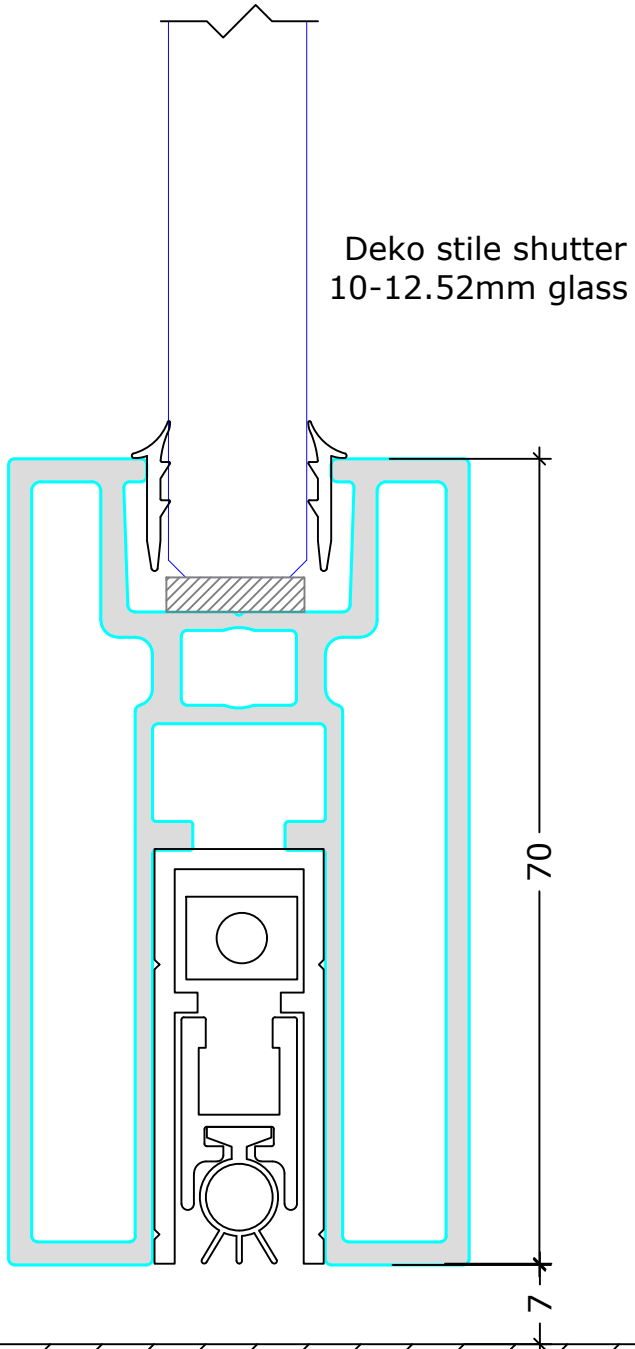

Deko stile shutter
10-12.52mm glass

DEKO
Tel: +91 80 41114848
www.deko.in

Project:
Deko FG 10-12mm Toughened Glass

Case No.:

Subject:
L8F

Date:
06-02-2024

Sheet No. 6/9

Scale : 1:1

Revision:

Signature:

	DEKO Tel: +91 80 41114848 www.deko.in	Project: Deko FG 10-12mm Toughened Glass	
	Case No.:	Subject: L8G	Date: 06-02-2024
Scale : 1:1		Revision:	Signature:

Deko stile shutter
10-12.52mm glass