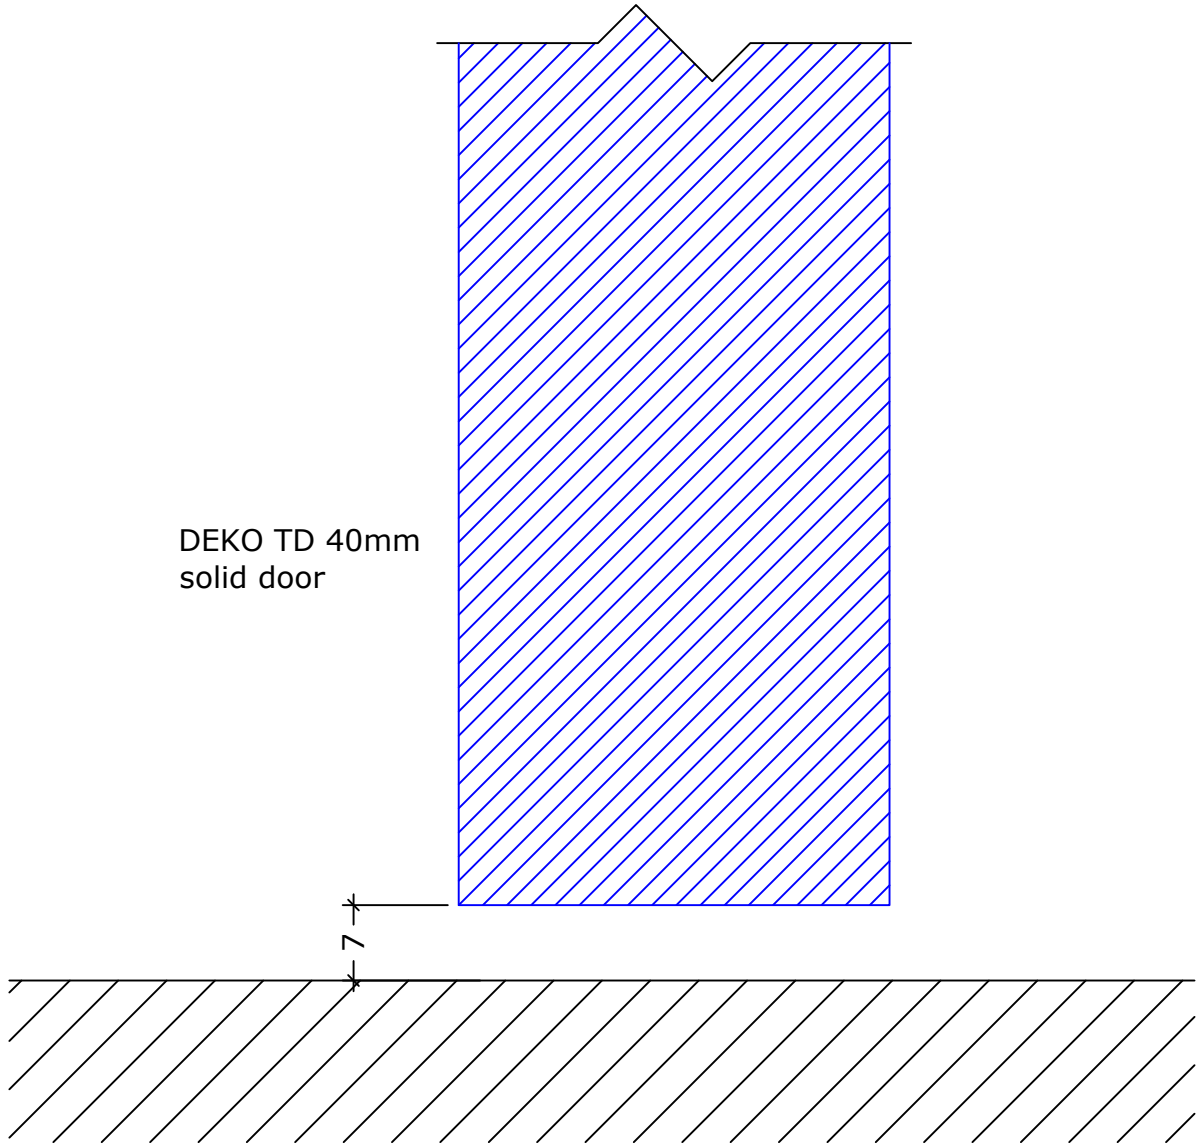

DEKO DG glazed door

DEKO
Tel: +91 80 41114848
www.deko.in

Project:
Deko FG 10-12mm Toughened Glass

Case No.:

Subject:
L8C

Date:
06-02-2024

Sheet No. 3/9

Scale : 1:1

Revision:

Signature:

	DEKO Tel: +91 80 41114848 www.deko.in	Project: Deko FG 10-12mm Toughened Glass	
	Case No.:	Subject: L8D	Date: 06-02-2024
Scale : 1:1		Revision:	Signature:

	DEKO Tel: +91 80 41114848 www.deko.in	Project: Deko FG 10-12mm Toughened Glass	
	Case No.:	Subject: L8E	Date: 06-02-2024
Scale : 1:1		Revision:	Signature:

Deko stile shutter
10-12.52mm glass

DEKO
Tel: +91 80 41114848
www.deko.in

Project:
Deko FG 10-12mm Toughened Glass

Case No.:

Subject:
L8F

Date:
06-02-2024

Sheet No. 6/9

Scale : 1:1

Revision:

Signature:

	DEKO Tel: +91 80 41114848 www.deko.in	Project: Deko FG 10-12mm Toughened Glass	
	Case No.:	Subject: L8G	Date: 06-02-2024
Scale : 1:1		Revision:	Signature:

Deko stile shutter
10-12.52mm glass