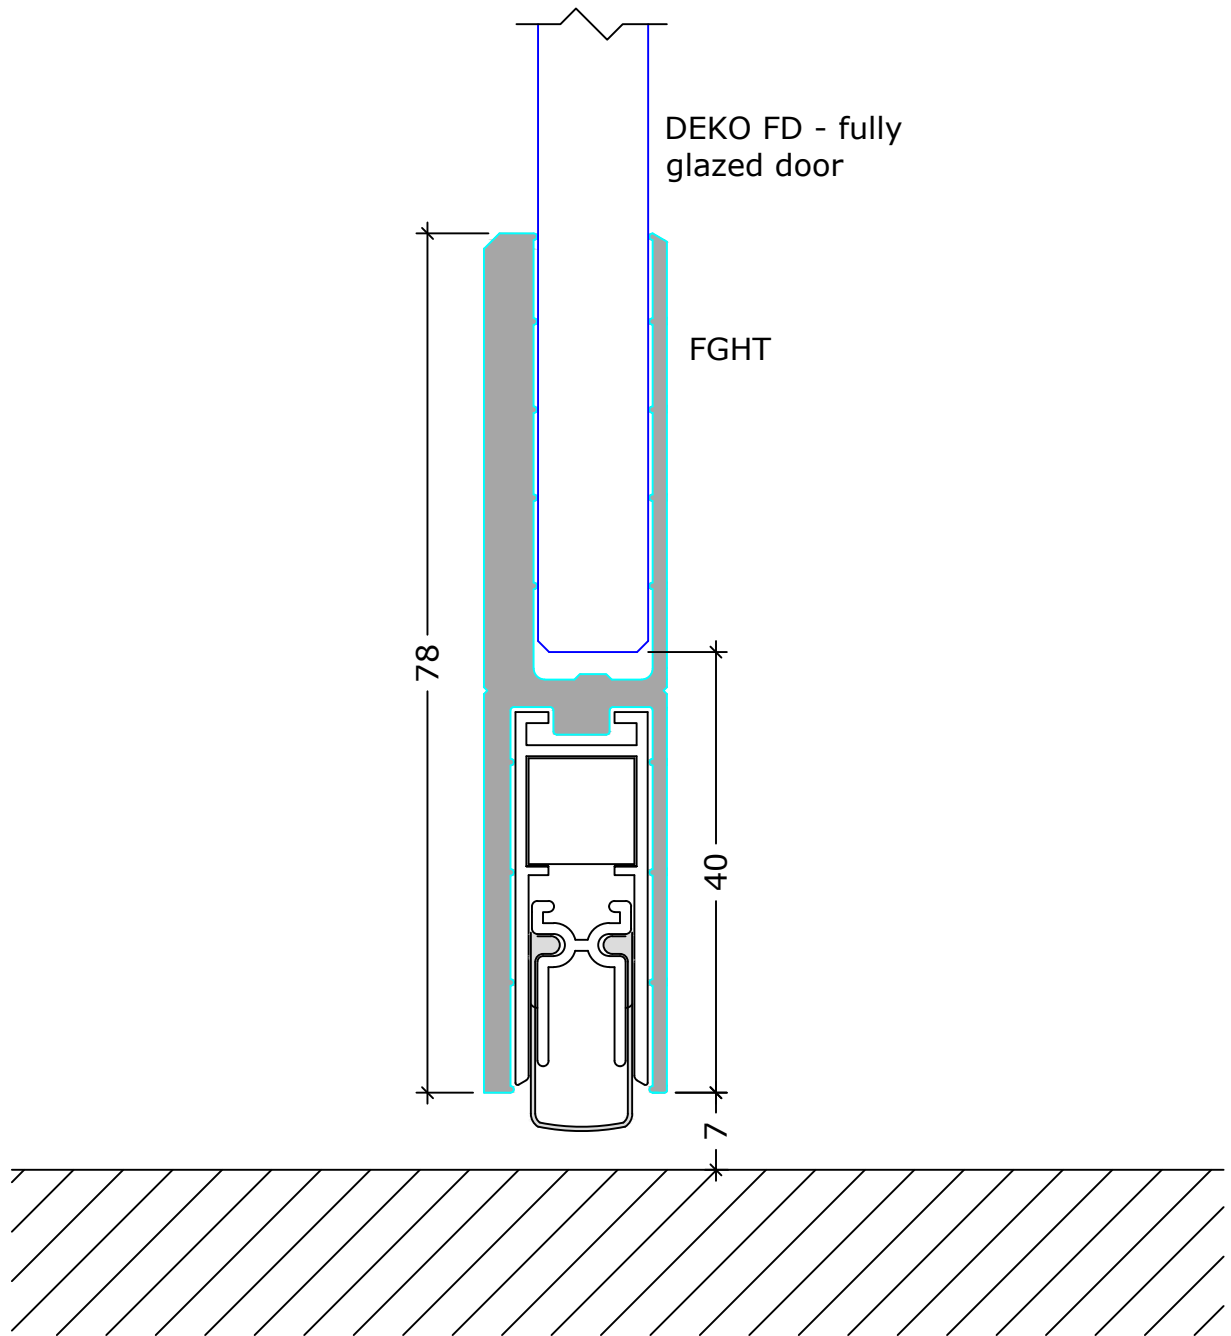

DEKO FD - fully glazed door

7

	DEKO Tel: +91 80 41114848 www.deko.in	Project: Deko FG 10-12mm Toughened Glass	
	Case No.: 	Subject: L8A	Date: 06-02-2024
Scale : 1:1	 	Revision:	Signature:

	DEKO Tel: +91 80 41114848 www.deko.in	Project: Deko FG 10-12mm Toughened Glass	
	Case No.:	Subject: L8B	Date: 06-02-2024
Scale : 1:1		Revision:	Signature:

DEKO DG glazed door

DEKO
Tel: +91 80 41114848
www.deko.in

Project:
Deko FG 10-12mm Toughened Glass

Case No.:

Subject:
L8C

Date:
06-02-2024

Sheet No. 3/9

Scale : 1:1

Deko stile shutter
10-12.52mm glass

DEKO
Tel: +91 80 41114848
www.deko.in

Project:
Deko FG 10-12mm Toughened Glass

Case No.:

Subject:
L8F

Date:
06-02-2024

Sheet No. 6/9

Scale : 1:1