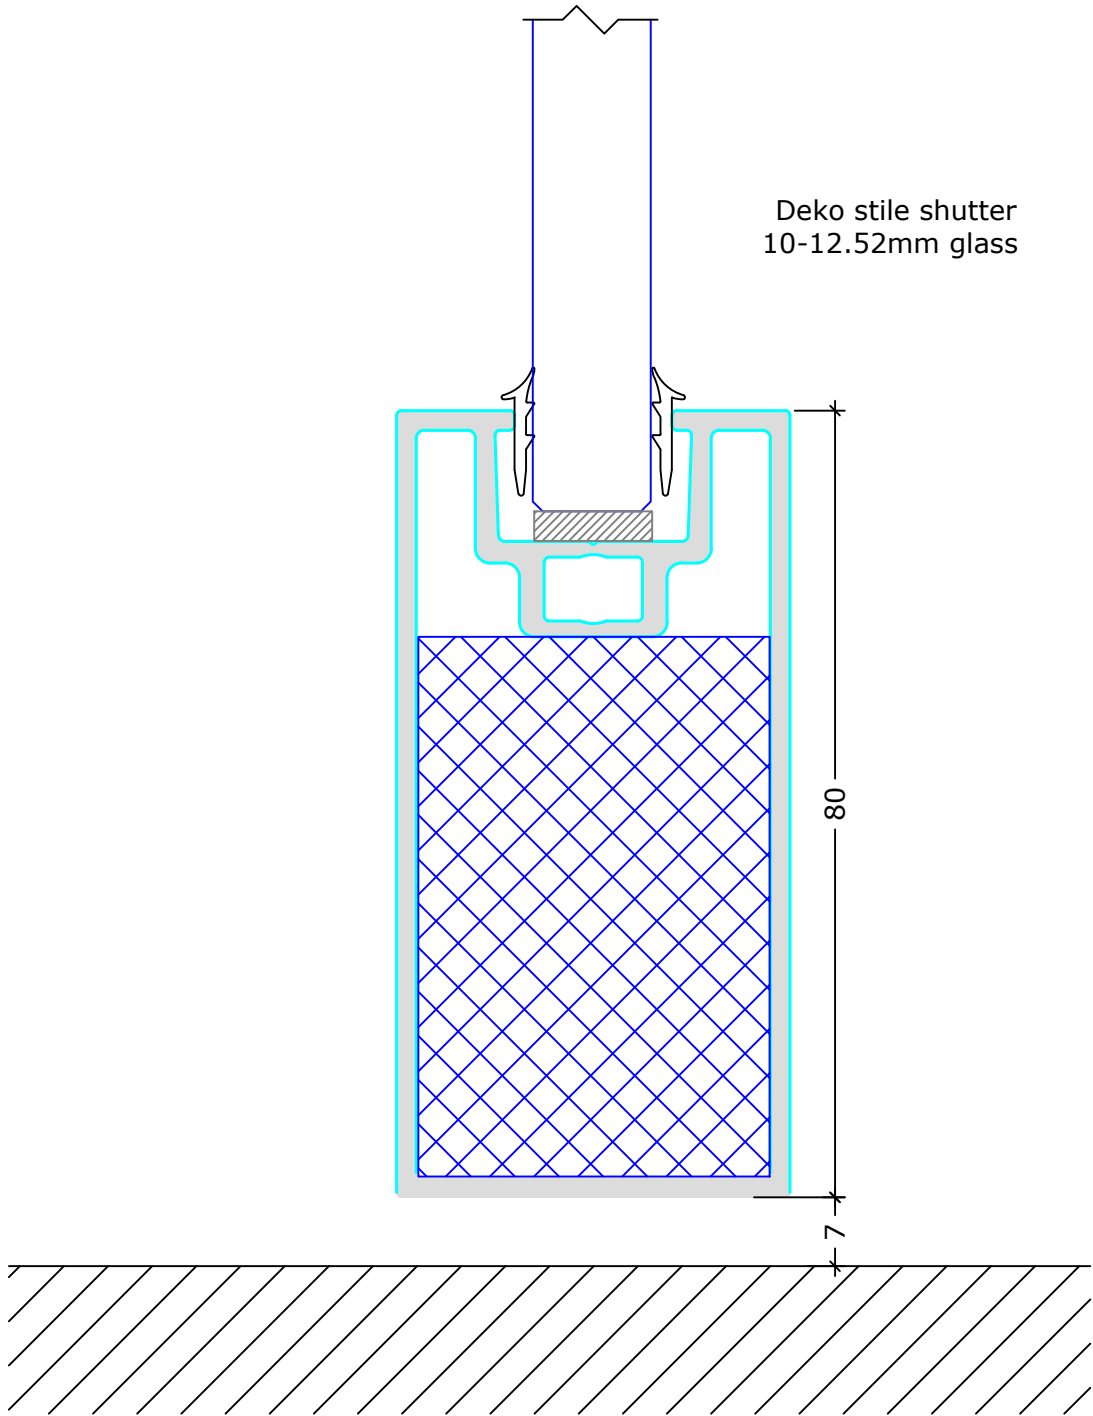

DEKO Tel: +91 80 41114848 www.deko.in	Project: Deko FG 10-12mm Toughened Glass		
	Case No.:	Subject: L8G	Date: 06-02-2024	Sheet No. 7/9
Scale : 1:1		Revision:	Signature: