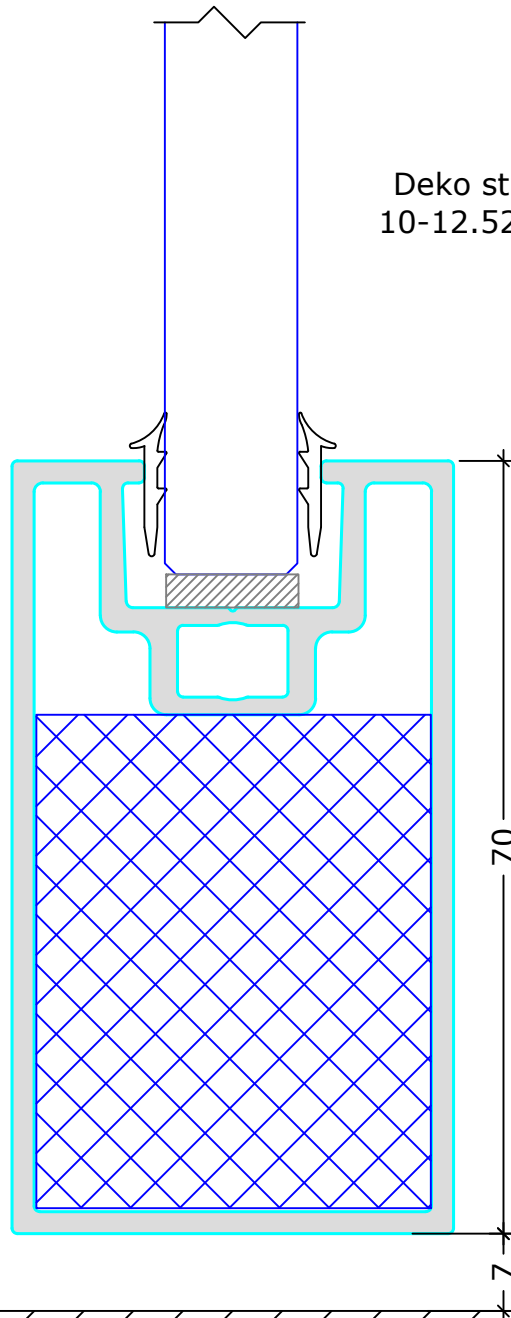

Deko stile shutter
10-12.52mm glass

DEKO
Tel: +91 80 41114848
www.deko.in

Project:
Deko FG 10-12mm Toughened Glass

Case No.:

Subject:
L8F

Date:
06-02-2024

Sheet No. 6/9

Scale : 1:1