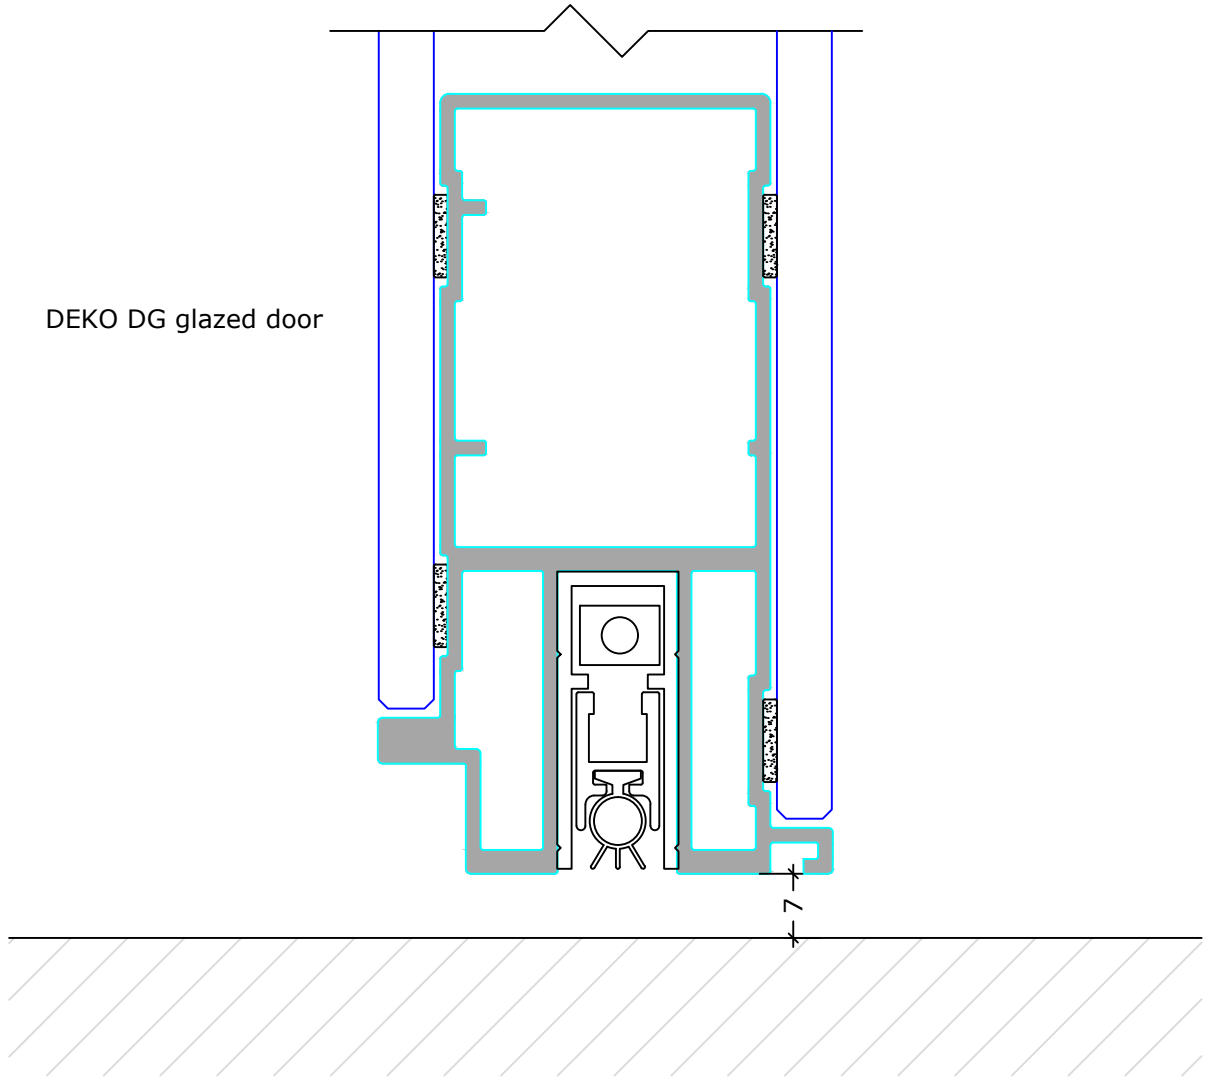

DEKO FD - fully glazed door

7

	DEKO Tel: +91 80 41114848 www.deko.in	Project: Deko FG 10-12mm Toughened Glass	
	Case No.: 	Subject: L8A	Date: 06-02-2024
Scale : 1:1	 	Revision:	Signature:

	DEKO Tel: +91 80 41114848 www.deko.in	Project: Deko FG 10-12mm Toughened Glass	
	Case No.:	Subject: L8B	Date: 06-02-2024
Scale : 1:1		Revision:	Signature:

DEKO DG glazed door

DEKO
Tel: +91 80 41114848
www.deko.in

Project:
Deko FG 10-12mm Toughened Glass

Case No.:

Subject:
L8C

Date:
06-02-2024

Sheet No. 3/9

Scale : 1:1

Deko stile shutter
10-12.52mm glass

DEKO
Tel: +91 80 41114848
www.deko.in

Project:
Deko FG 10-12mm Toughened Glass

Case No.:

Subject:
L8F

Date:
06-02-2024

Sheet No. 6/9

Scale : 1:1