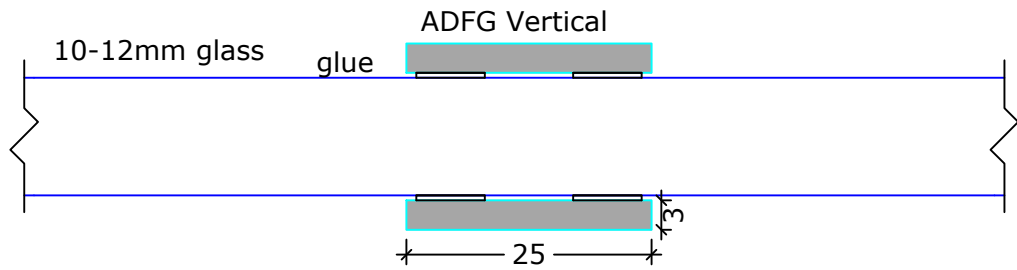

	DEKO Tel: +91 80 41114848 www.deko.in	Project: Deko FG 10-12mm Toughened Glass	
	Case No.:	Subject: V1C	Date: 06-02-2024
Scale : 1:1		Revision:	Signature:

	DEKO Tel: +91 80 41114848 www.deko.in	Project: Deko FG 10-12mm Toughened Glass	
	Case No.: Scale : 1:1	Subject: V1D	Date: 06-02-2024
		Revision:	Signature:

DEKO
Tel: +91 80 41114848
www.deko.in

Project:
 Deko FG 10-12mm Toughened Glass

Case No.:

Subject:
 V1G

Date:
 06-02-2024

Sheet No. 3/3

Scale : 1:1

Revision: