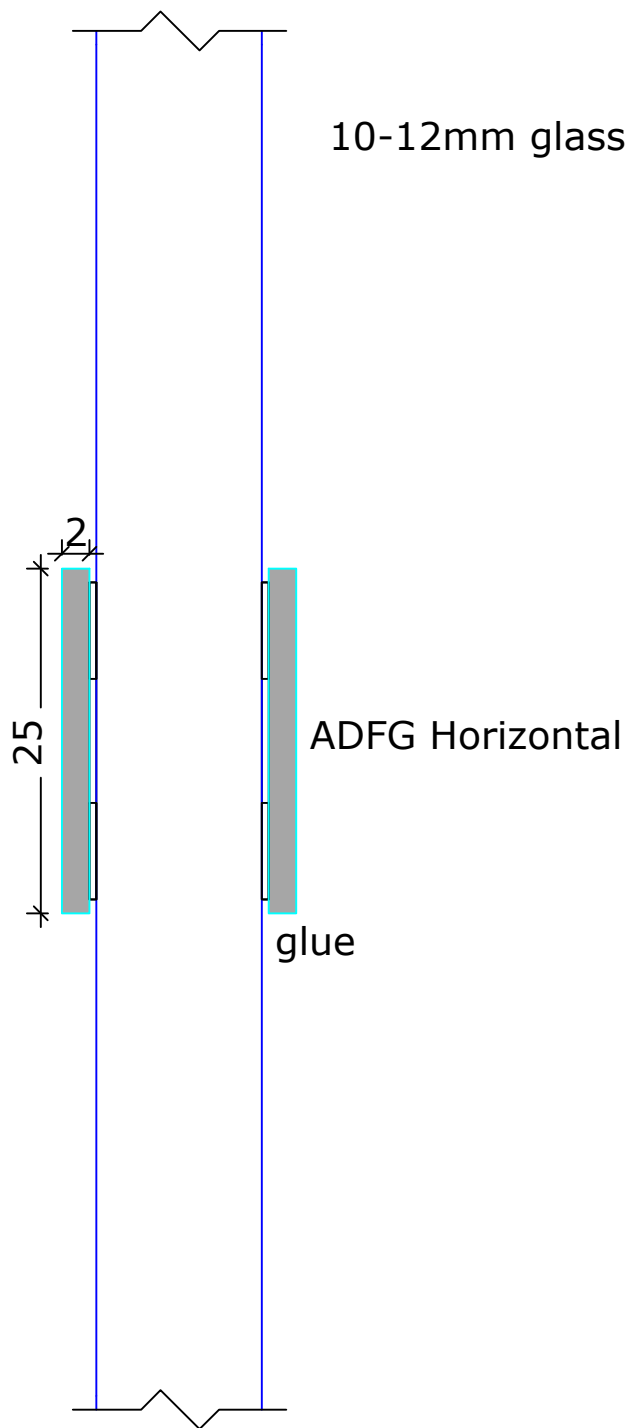

	DEKO Tel: +91 80 41114848 www.deko.in	Project: Deko FG 10-12mm Toughened Glass	
	Case No.:	Subject: V1C	Date: 06-02-2024
Scale : 1:1		Revision:	Signature:

	DEKO Tel: +91 80 41114848 www.deko.in	Project: Deko FG 10-12mm Toughened Glass	
	Case No.: Scale : 1:1	Subject: V1D	Date: 06-02-2024
		Revision:	Signature:

DEKO
Tel: +91 80 41114848
www.deko.in

Project:
 Deko FG 10-12mm Toughened Glass

Case No.:

Subject:
 V1G

Date:
 06-02-2024

Sheet No. 3/3

Scale : 1:1

Revision: