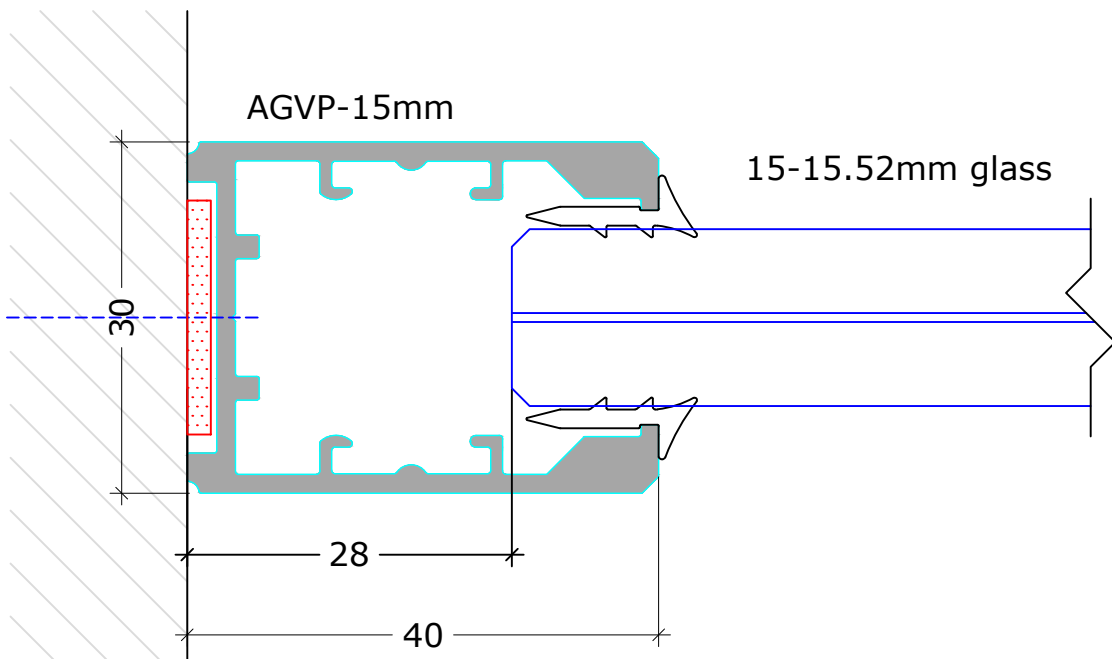

DEKO
Tel: +91 80 41114848
www.deko.in

Project:
Deko FG 15-17.52mm Toughened
Laminated Glass

Case No.:

Subject:
V7E

Date:
06-02-2024

Sheet No. 5/5

Scale : 1:1

Revision:

Signature: