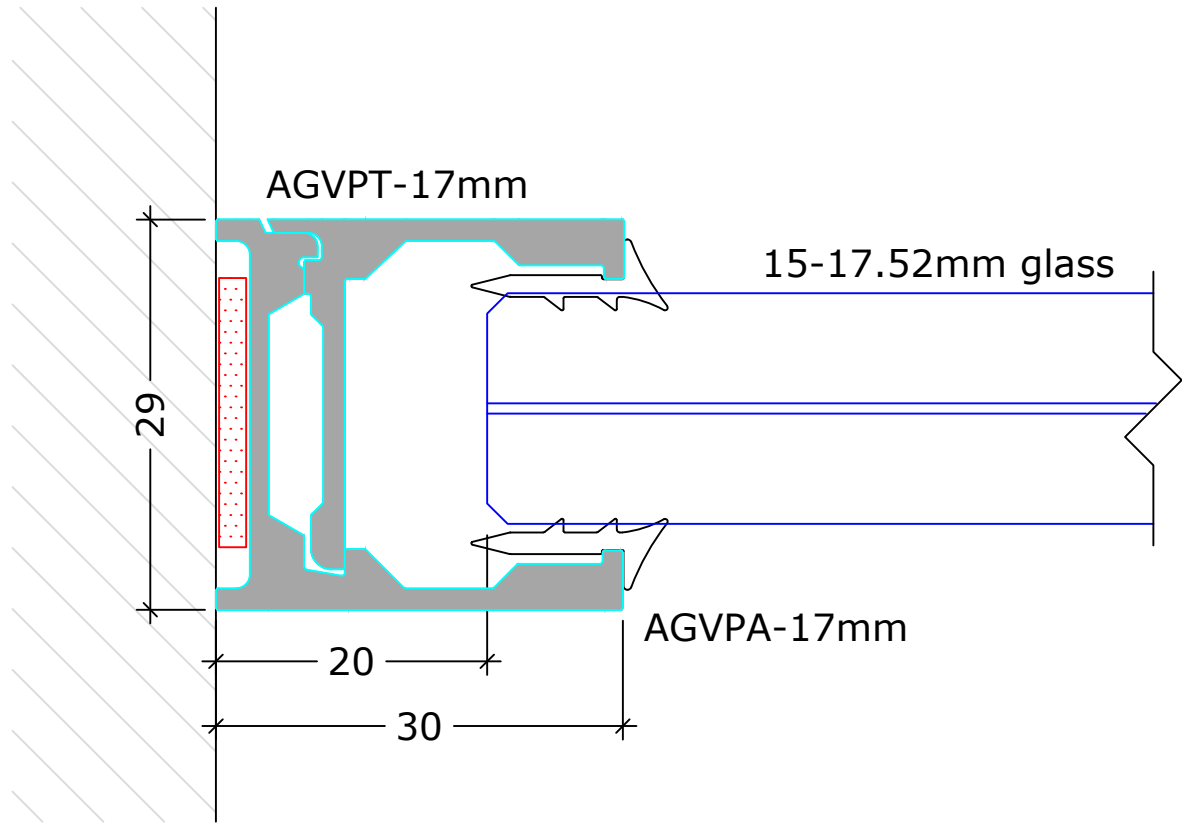

DEKO
Tel: +91 80 41114848
www.deko.in

Project:
Deko FG 15-17.52mm Toughened Laminated Glass

Case No.:

Subject:
V7D

Date:
06-02-2024

Sheet No. 4/5

Scale : 1:1

Revision:

Signature:

Signature: