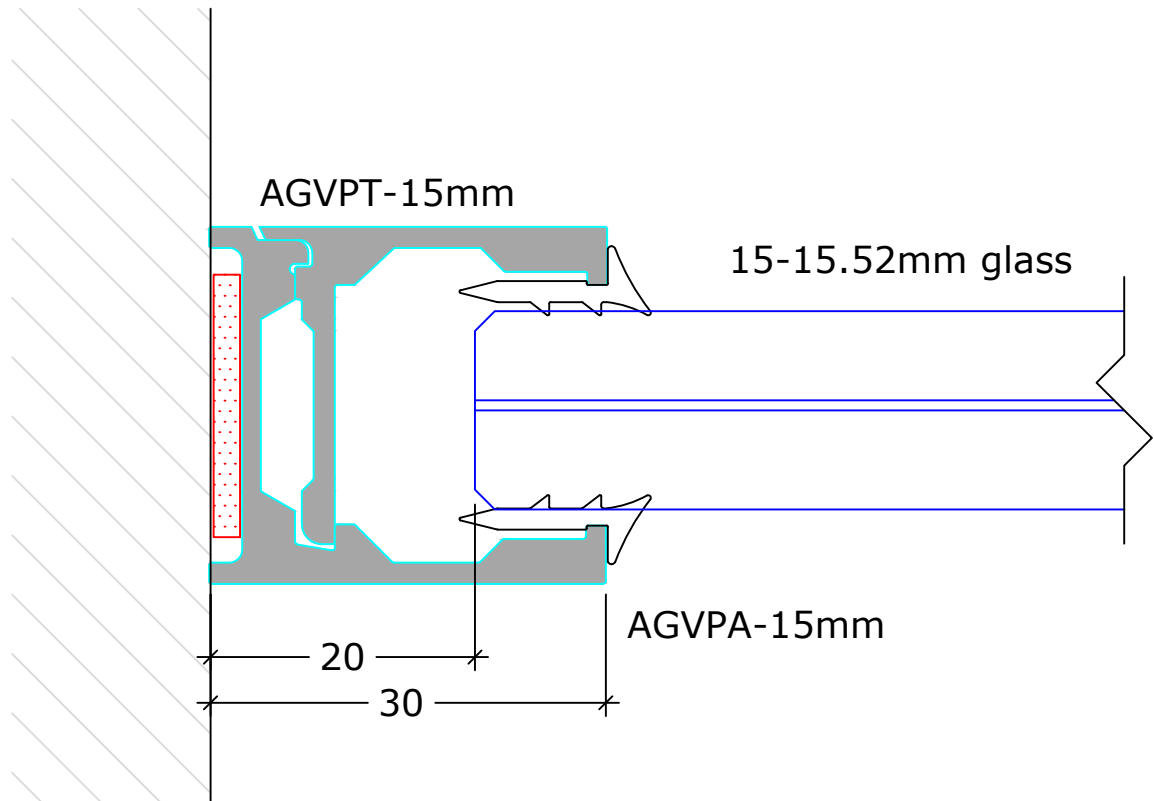

DEKO Tel: +91 80 41114848 www.deko.in		Project: Deko FG 15-17.52mm Toughened Laminated Glass		
	Case No.:	Subject: V7C		Date: 06-02-2024	Sheet No. 3/5
Scale : 1:1			Revision:	Signature: