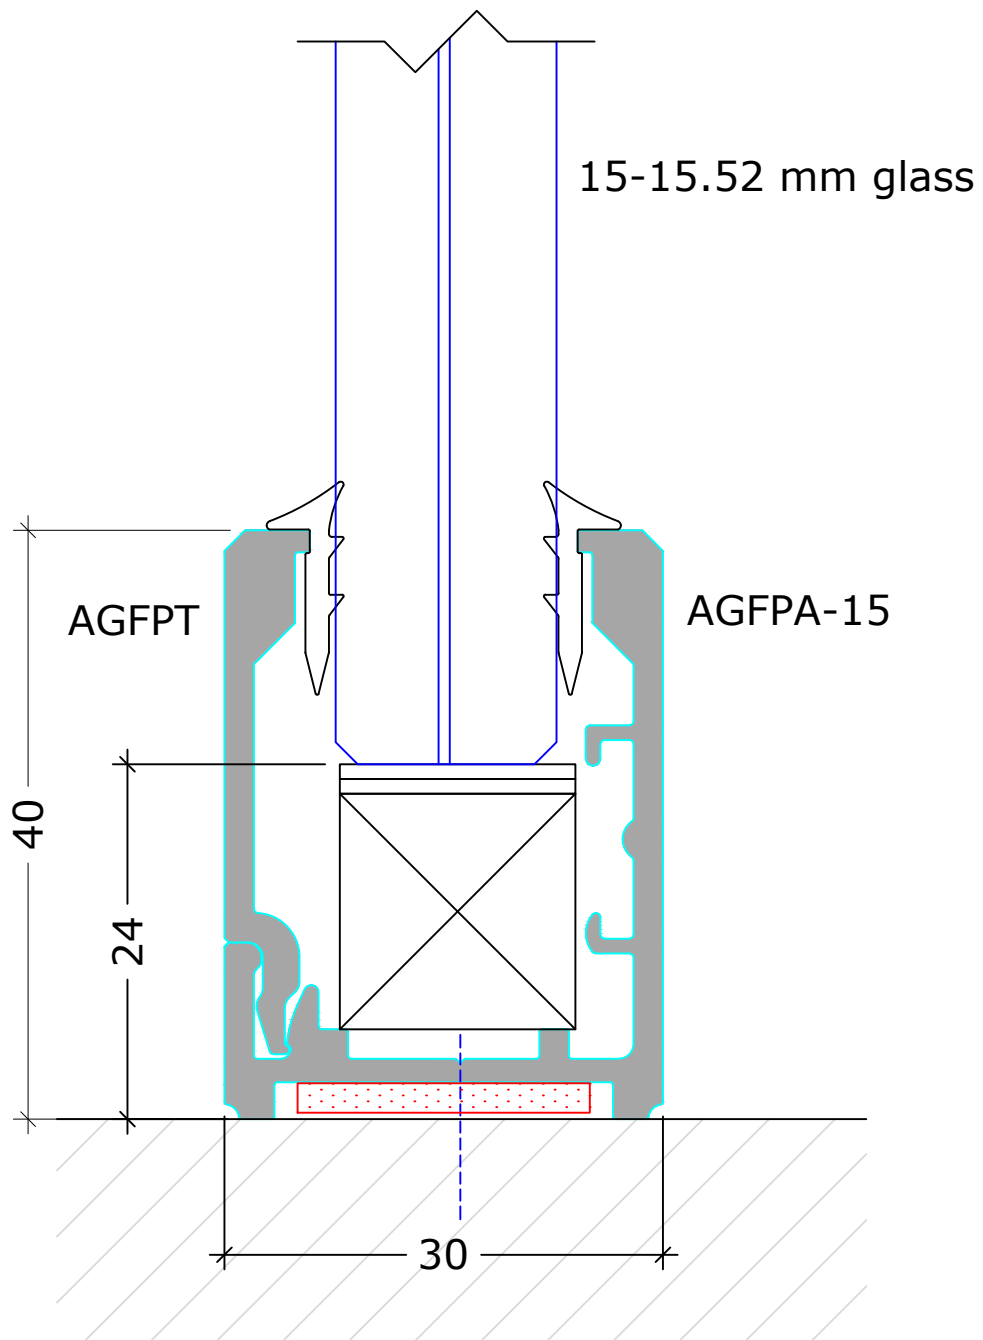


	DEKO Tel: +91 80 41114848 www.deko.in	Project: Deko FG 15-17mm Toughened Glass	
	Case No.:	Subject: L3A	Date: 06-02-2024
Scale : 1:1		Revision:	Signature:

DEKO
 Tel: +91 80 41114848
 www.deko.in

Project:
 Deko FG 15-17mm Toughened Glass

	DEKO Tel: +91 80 41114848 www.deko.in	Project: Deko FG 15-17mm Toughened Glass	
	Case No.:	Subject: L3C	Date: 06-02-2024
Scale : 1:1		Revision:	Signature:

	DEKO Tel: +91 80 41114848 www.deko.in	Project: Deko FG 15-17mm Toughened Glass	
	Case No.:	Subject: L3D	Date: 06-02-2024
Scale : 1:1		Revision:	Signature: