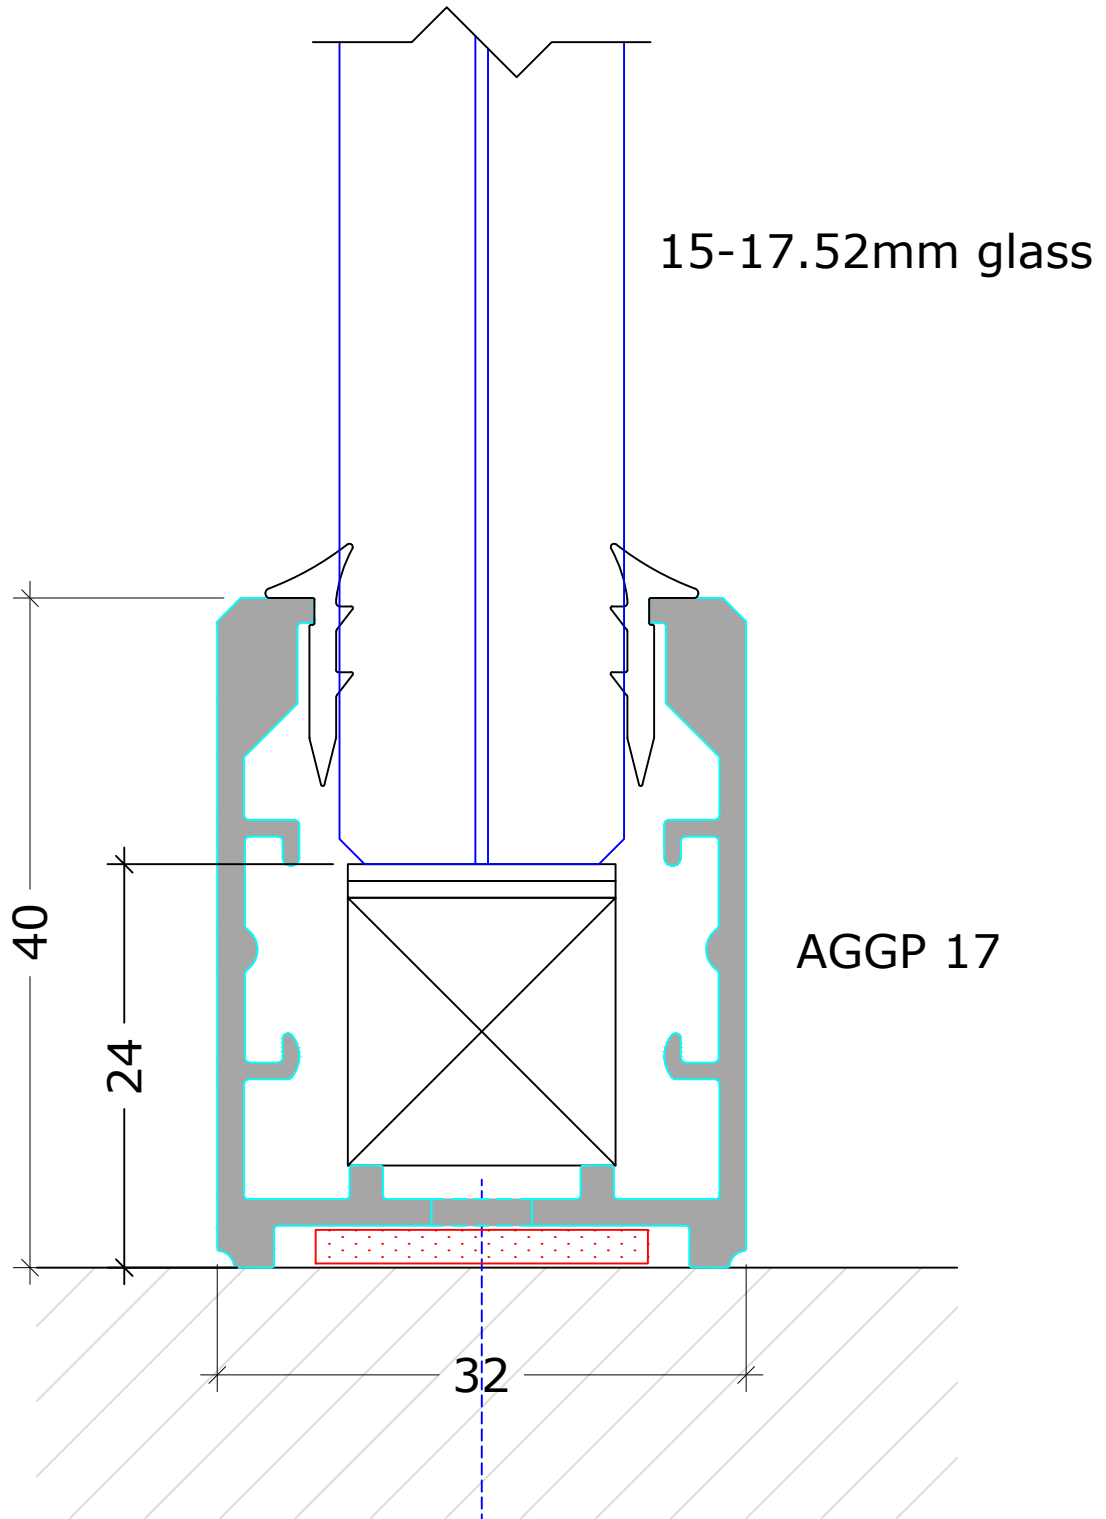


	DEKO Tel: +91 80 41114848 www.deko.in	Project: Deko FG 15-17mm Toughened Glass	
	Case No.:	Subject: L3A	Date: 06-02-2024
Scale : 1:1		Revision:	Signature:

DEKO
 Tel: +91 80 41114848
 www.deko.in

Project:
 Deko FG 15-17mm Toughened Glass

	DEKO Tel: +91 80 41114848 www.deko.in	Project: Deko FG 15-17mm Toughened Glass	
	Case No.:	Subject: L3C	Date: 06-02-2024
Scale : 1:1		Revision:	Signature:

	DEKO Tel: +91 80 41114848 www.deko.in	Project: Deko FG 15-17mm Toughened Glass	
	Case No.:	Subject: L3D	Date: 06-02-2024
Scale : 1:1		Revision:	Signature: