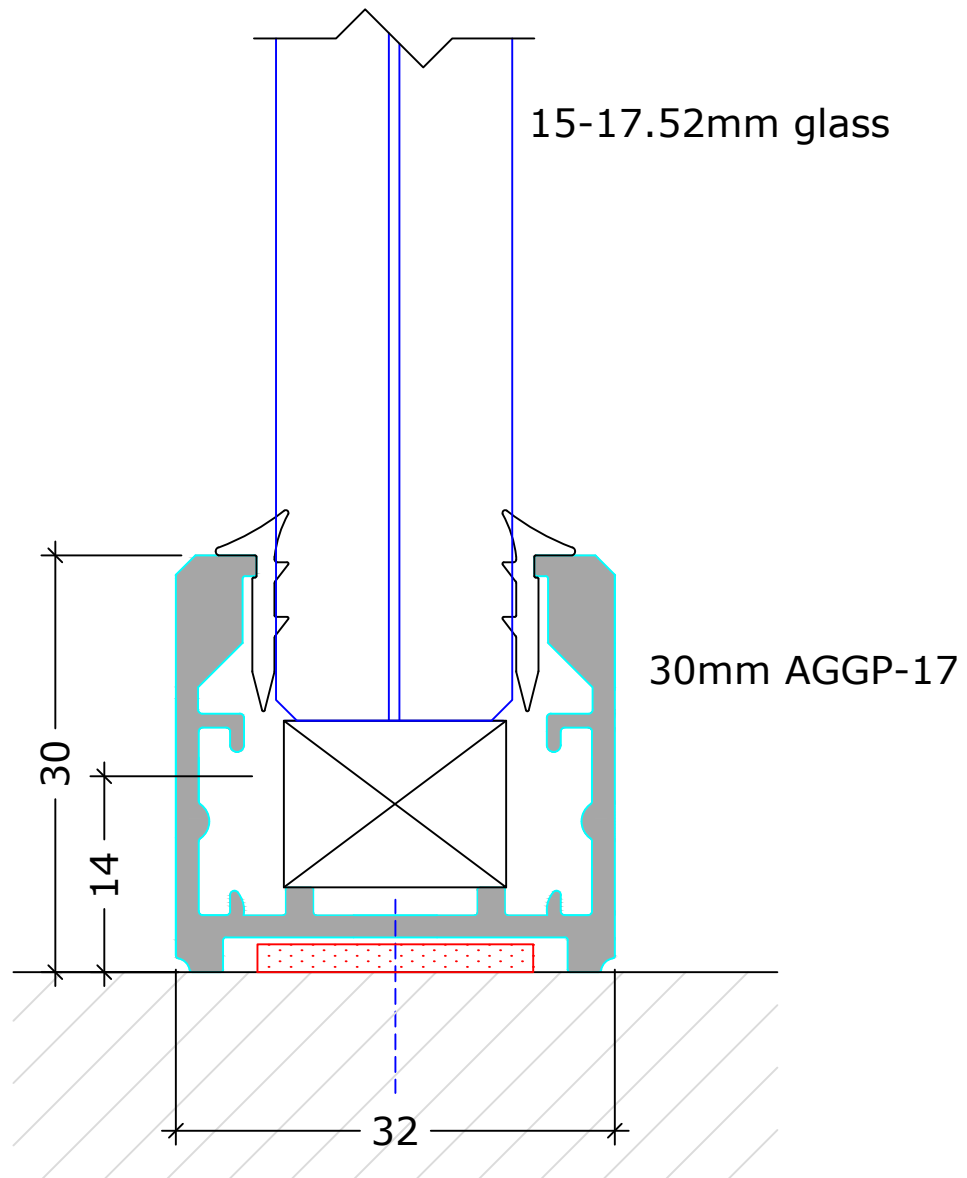

DEKO Tel: +91 80 41114848 www.deko.in	Project: Deko FG 15-17mm Toughened Glass		
	Case No.:	Subject: L3H	Date: 06-02-2024	Sheet No. 8/8
Scale : 1:1		Revision:	Signature: