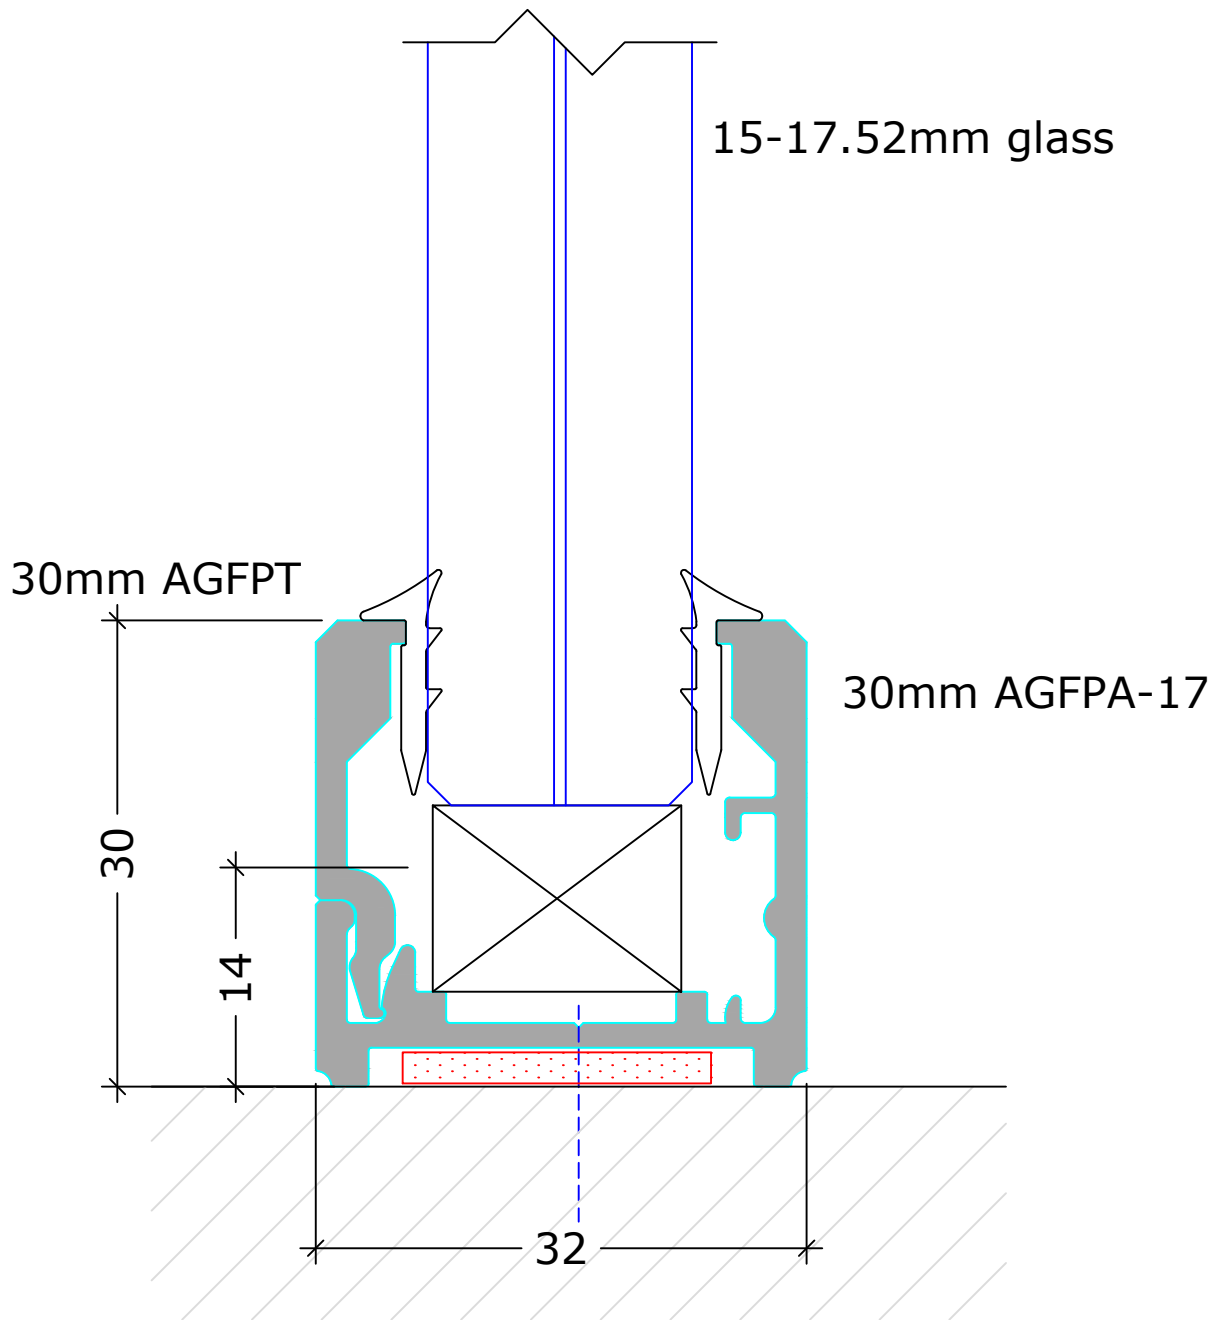

DEKO Tel: +91 80 41114848 www.deko.in	Project: Deko FG 15-17mm Toughened Glass		
	Case No.:	Subject: L3F	Date: 06-02-2024	Sheet No. 6/8
Scale : 1:1		Revision:	Signature: