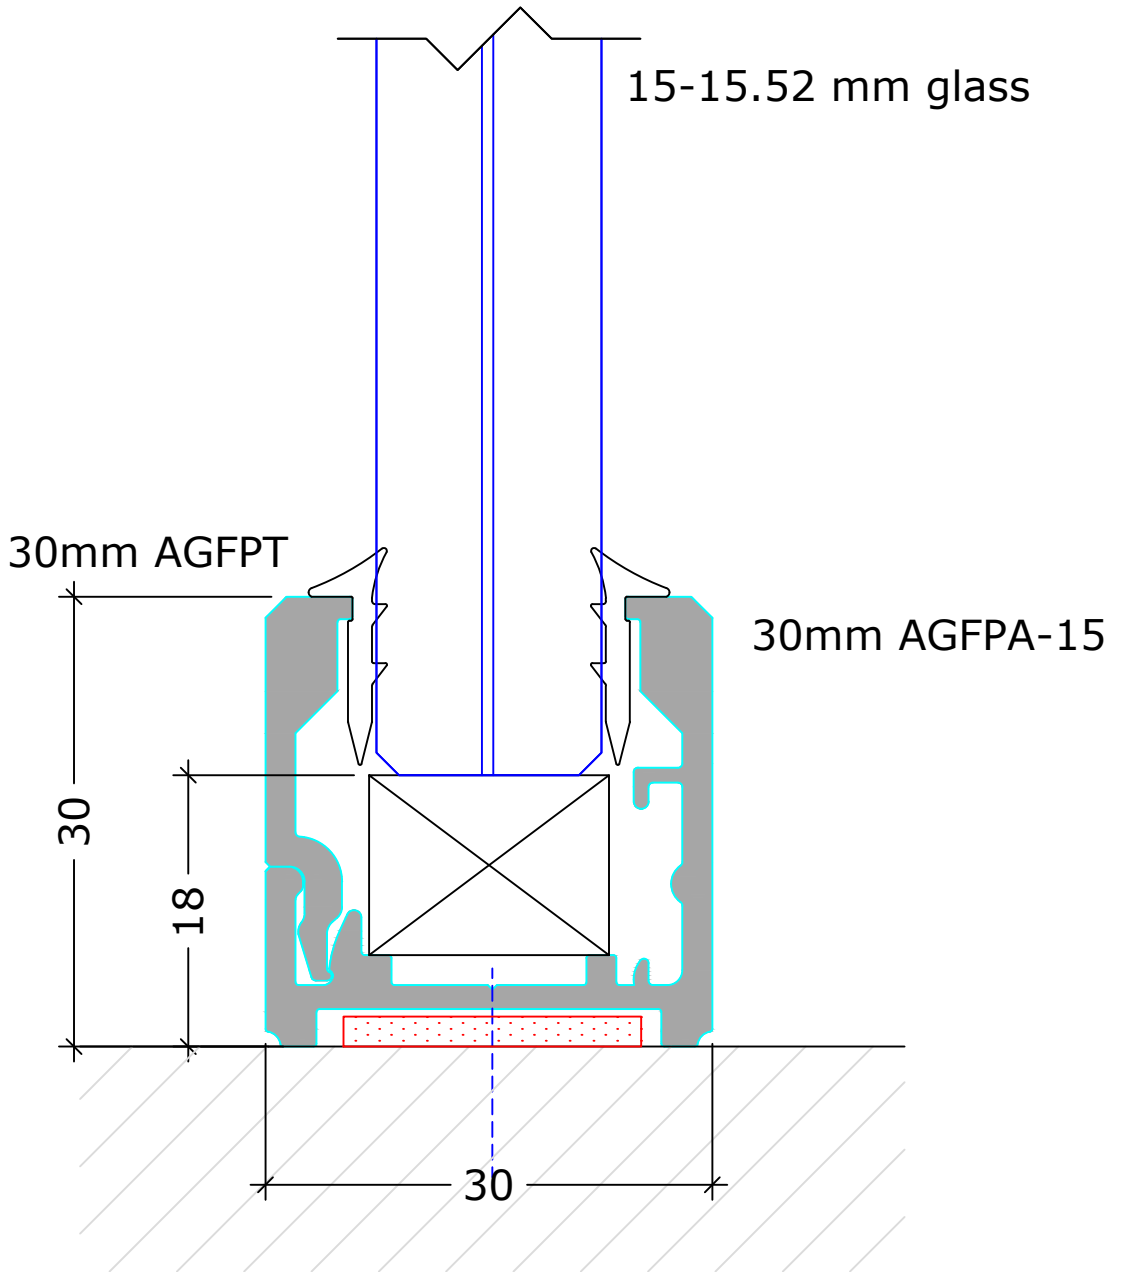

	DEKO Tel: +91 80 41114848 www.deko.in	Project: Deko FG 15-17mm Toughened Glass	
	Case No.:	Subject: L3C	Date: 06-02-2024
Scale : 1:1		Revision:	Signature:

	DEKO Tel: +91 80 41114848 www.deko.in	Project: Deko FG 15-17mm Toughened Glass	
	Case No.:	Subject: L3D	Date: 06-02-2024
Scale : 1:1		Revision:	Signature: