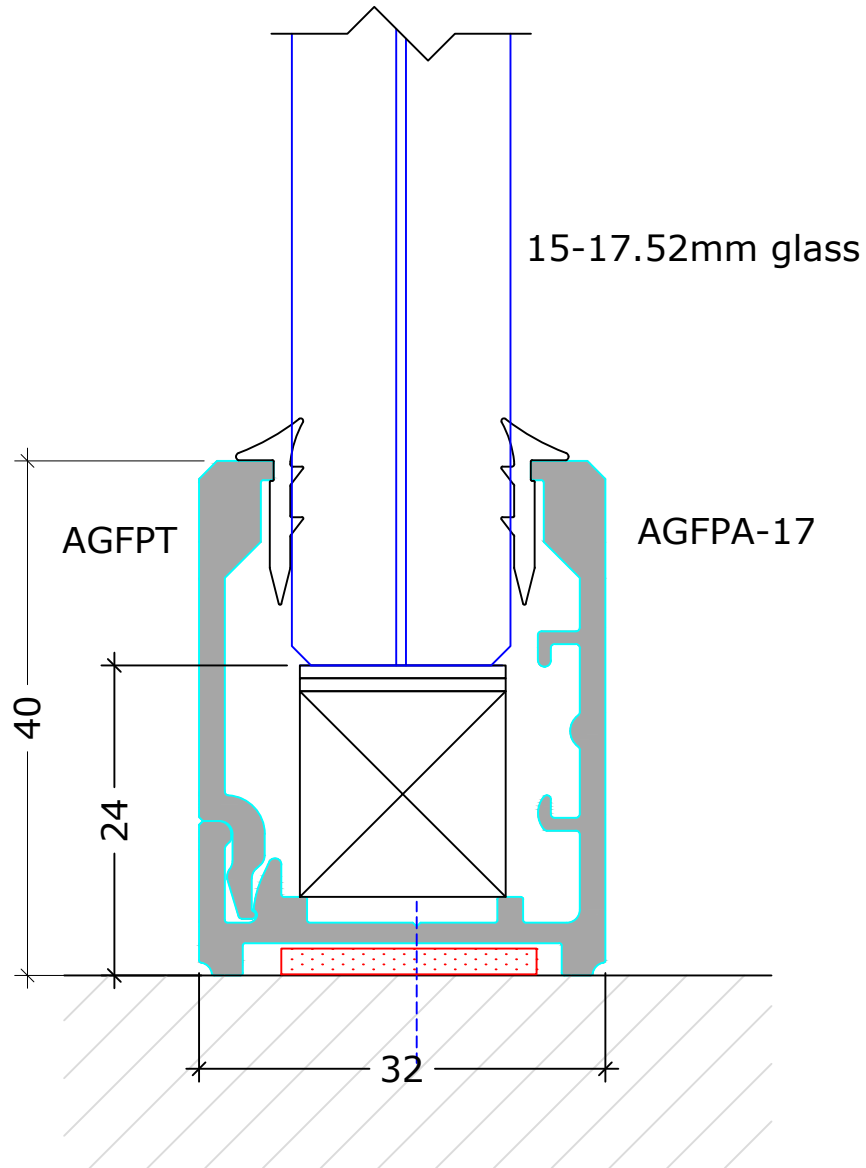


	DEKO Tel: +91 80 41114848 www.deko.in	Project: Deko FG 15-17mm Toughened Glass	
	Case No.:	Subject: L3A	Date: 06-02-2024
Scale : 1:1		Revision:	Signature:

DEKO
 Tel: +91 80 41114848
 www.deko.in

Project:
 Deko FG 15-17mm Toughened Glass

	DEKO Tel: +91 80 41114848 www.deko.in	Project: Deko FG 15-17mm Toughened Glass	
	Case No.:	Subject: L3C	Date: 06-02-2024
Scale : 1:1		Revision:	Signature:

	DEKO Tel: +91 80 41114848 www.deko.in	Project: Deko FG 15-17mm Toughened Glass	
	Case No.:	Subject: L3D	Date: 06-02-2024
Scale : 1:1		Revision:	Signature: