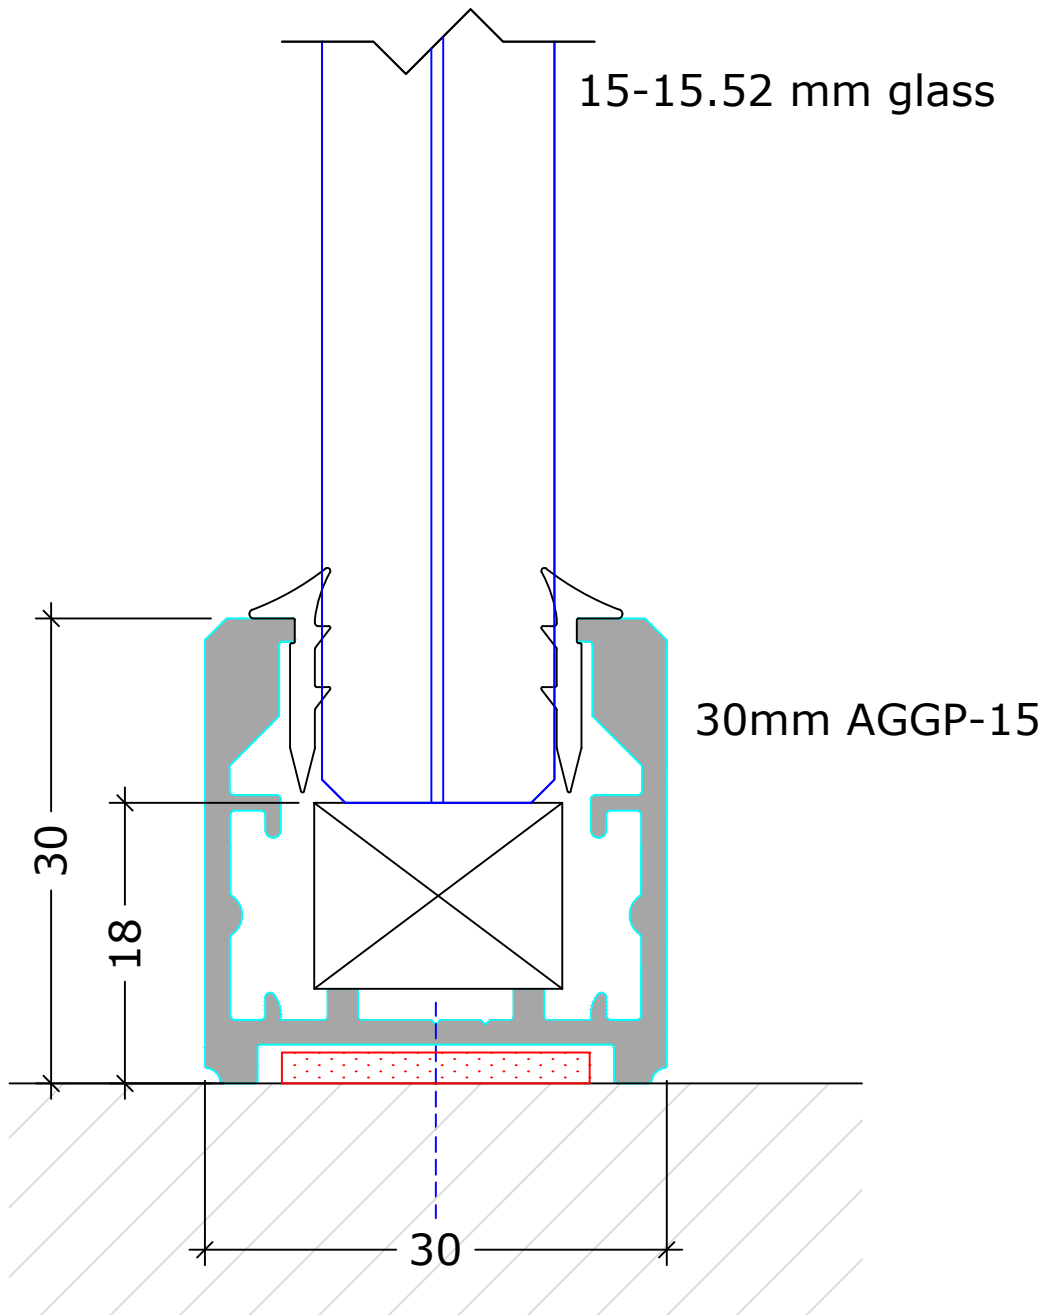

DEKO
Tel: +91 80 41114848
www.deko.in

Project:
Deko FG 15-17mm Toughened Glass

Case No.:

Subject:
L3G

Date:
06-02-2024

Sheet No. 7/8

Scale : 1:1

Revision:

Signature:

Signature: