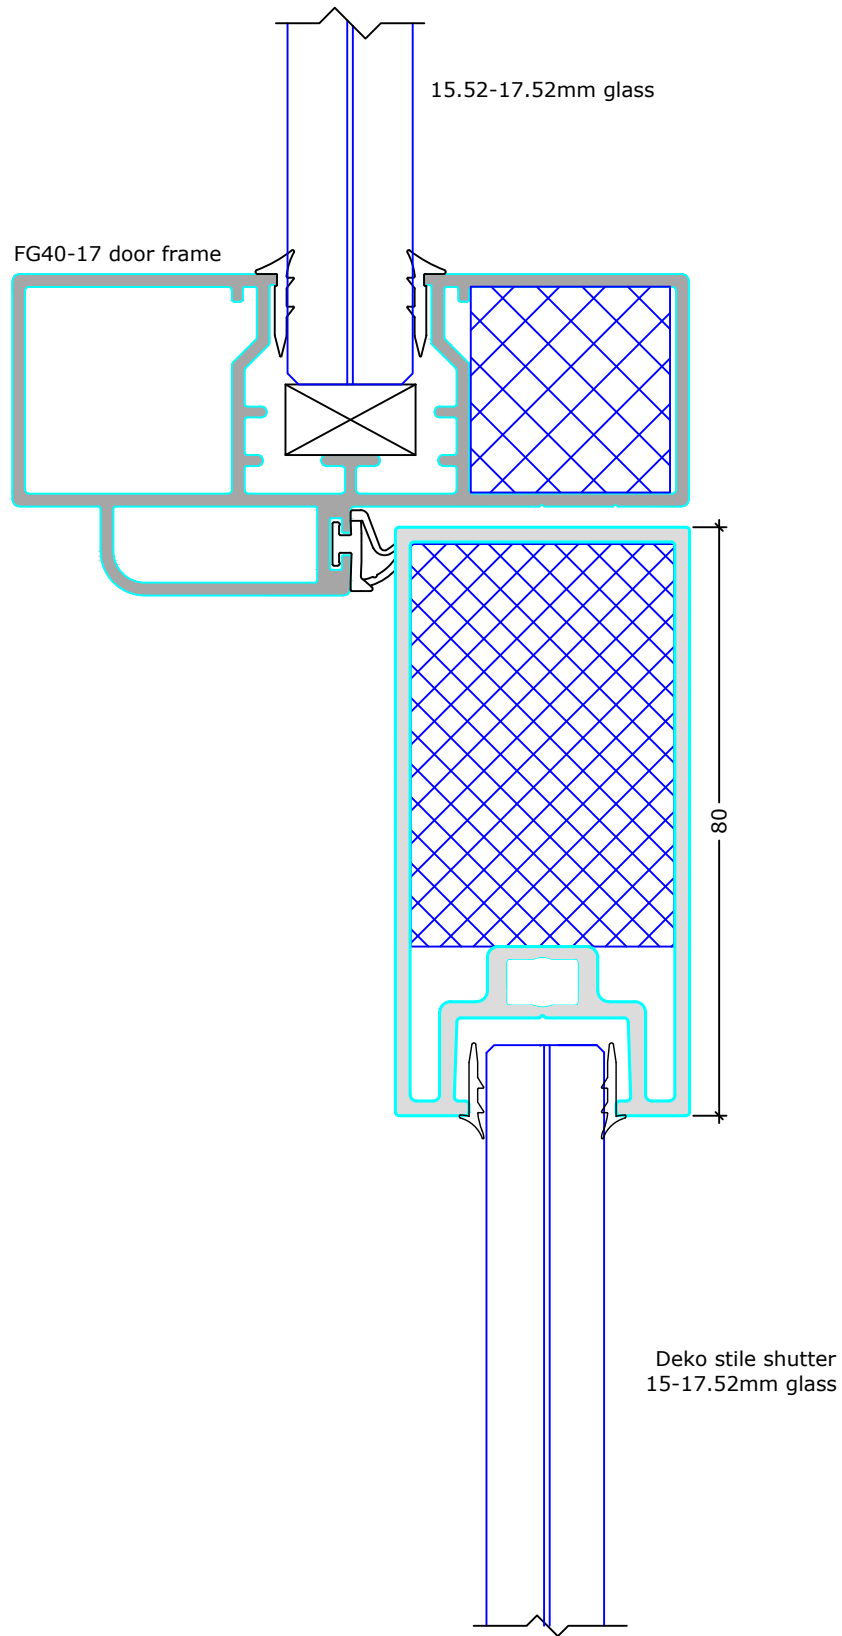

DEKO
Tel: +91 80 41114848
www.deko.in

Project:
Deko FG 15-17mm Toughened Glass

Case No.:

Subject:
L4F

Date:
06-02-2024

Sheet No. 6/8

Scale : 1:1

Revision:

Signature:

Signature: