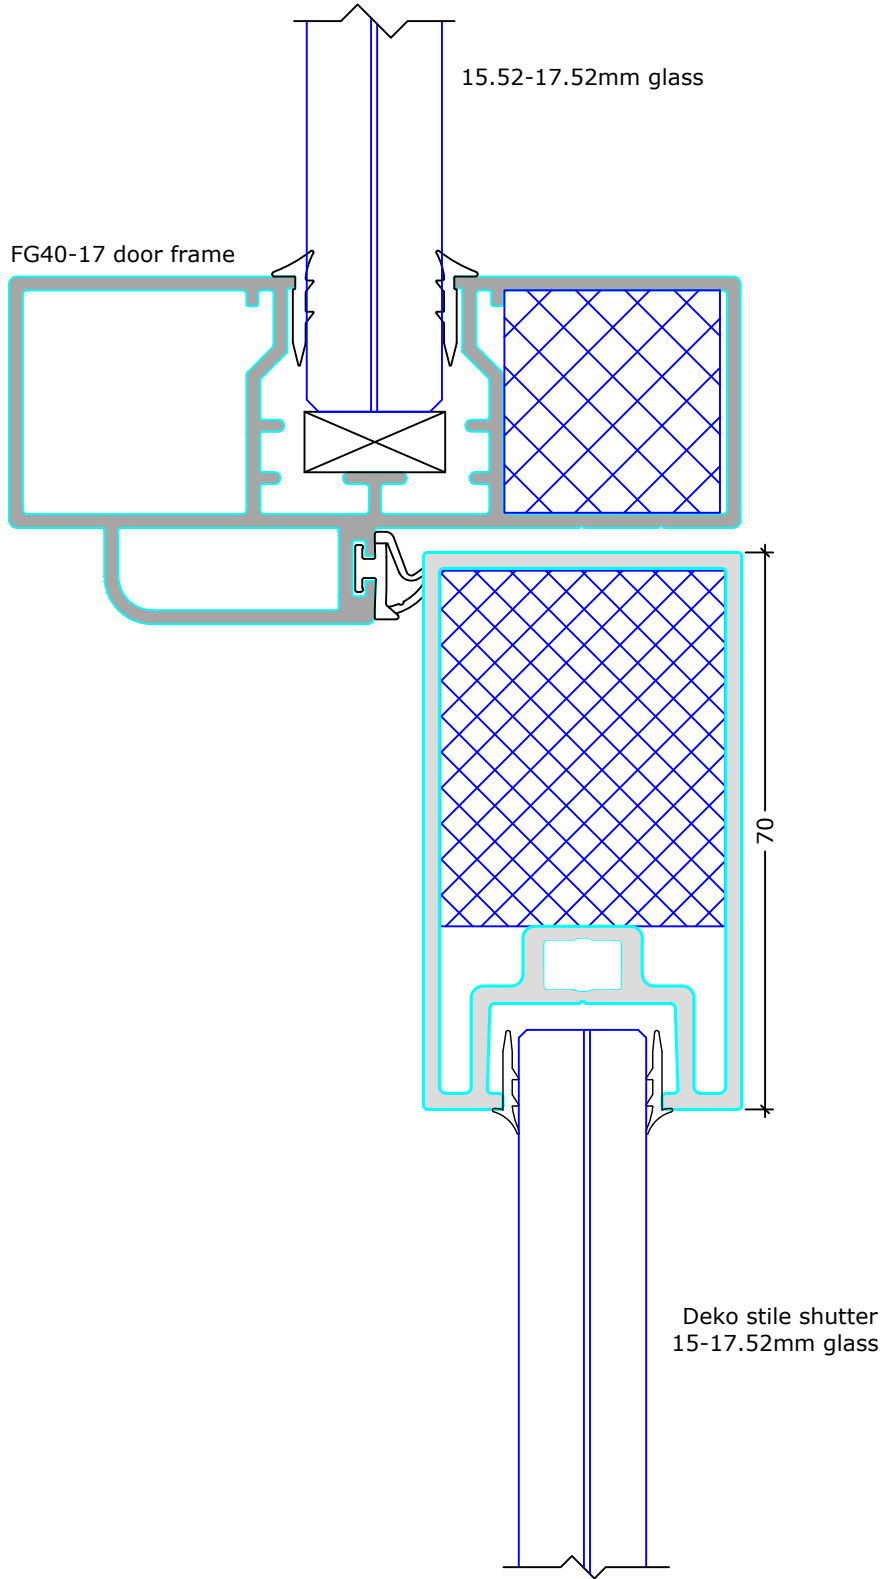

DEKO
Tel: +91 80 41114848
www.deko.in

Project:
Deko FG 15-17mm Toughened Glass

Case No.:

Subject:
L4E

Date:
06-02-2024

Sheet No. 5/8

Scale : 1:1

Revision:

Signature: