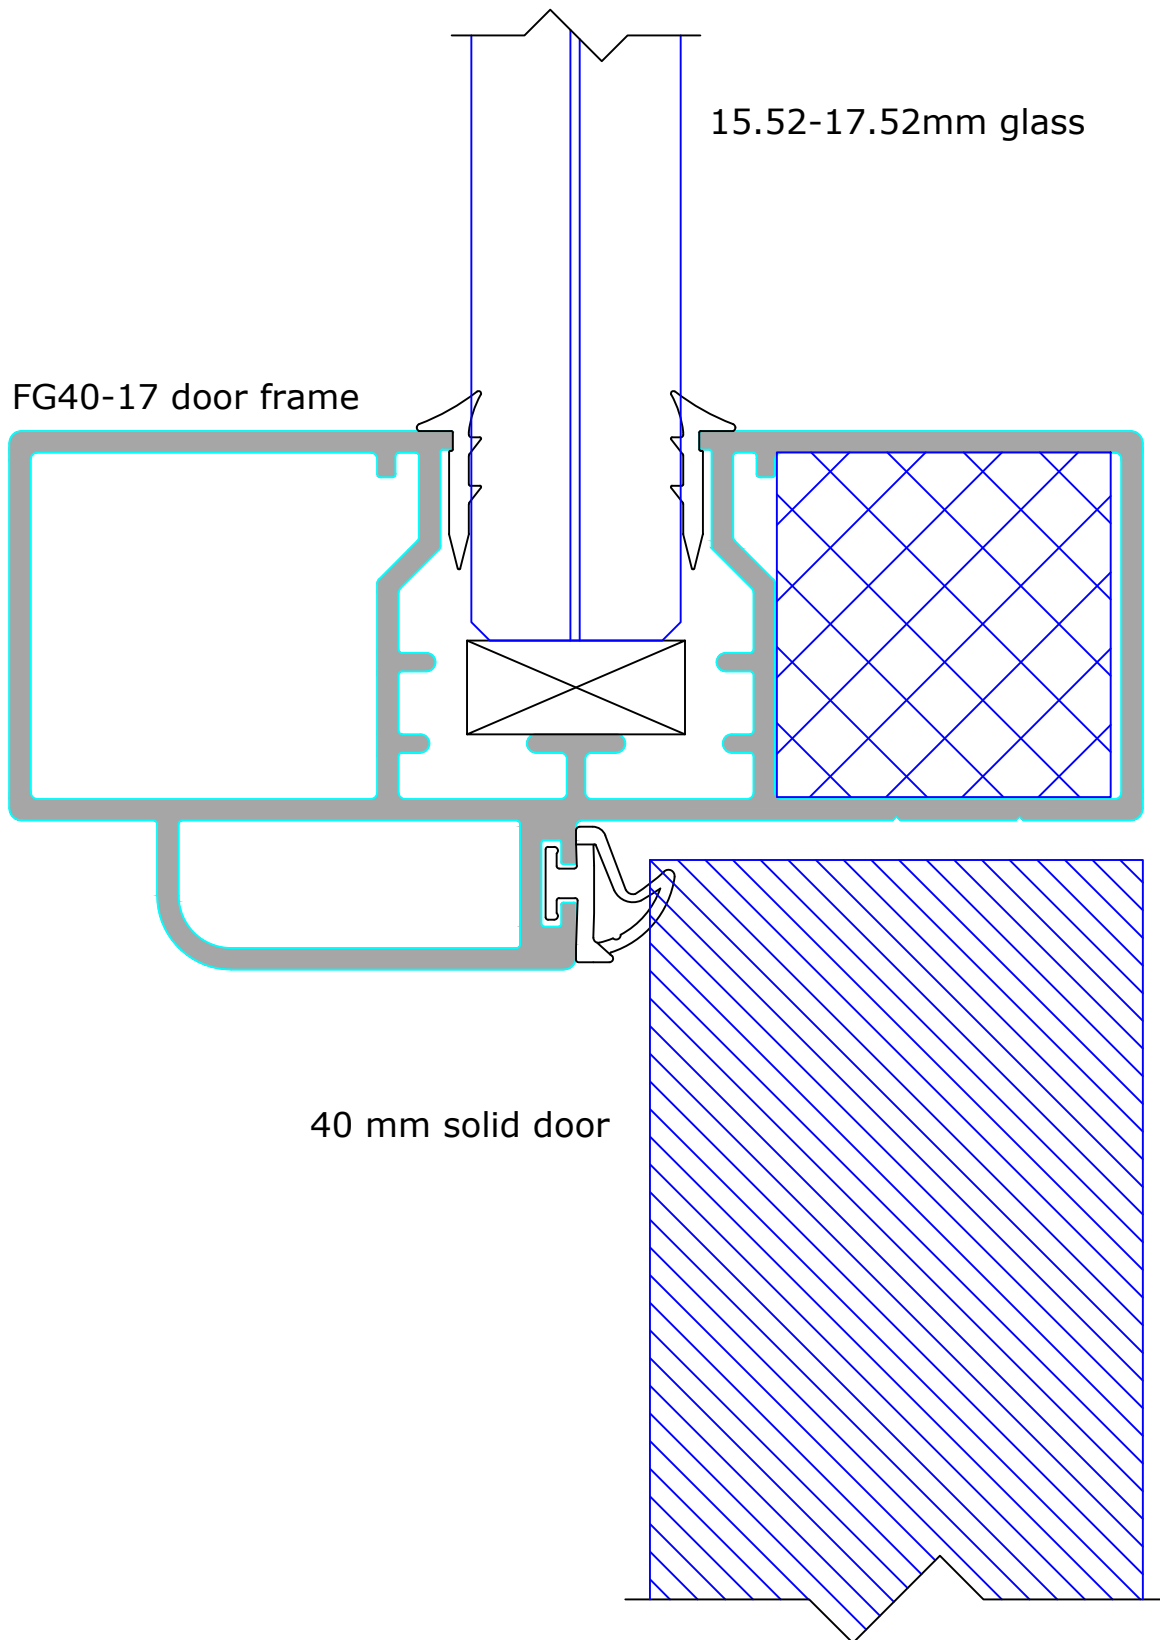

DEKO Tel: +91 80 41114848 www.deko.in		Project: Deko FG 15-17mm Toughened Glass	
	Case No.:	Subject: L4B	Date: 06-02-2024	Sheet No. 2/8
Scale : 1:1			Revision:	Signature: