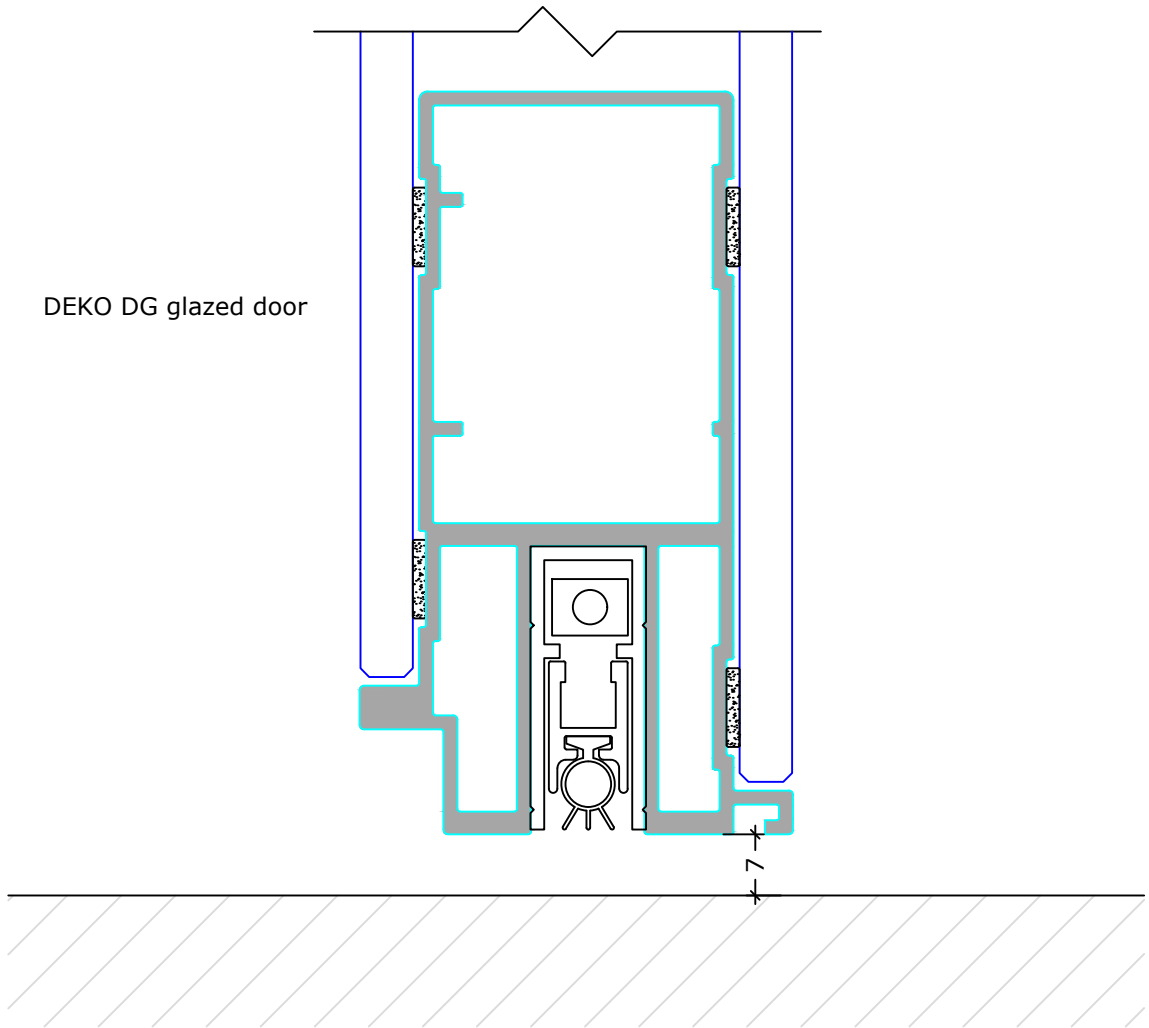

DEKO DG glazed door

	DEKO	Project:	
	Tel:+91 80 41114848 www.deko.in	Deko FG 15-17mm Toughened Glass	
Case No.:	Subject:	Date:	Sheet No. 3/6
Scale : 1:1	L8C	06-02-2024	Signature:
		Revision:	

	DEKO Tel: +91 80 41114848 www.deko.in		Project: Deko FG 15-17mm Toughened Glass	
	Case No.:	Subject: L8D		Date: 06-02-2024
Scale : 1:1			Revision:	Signature: