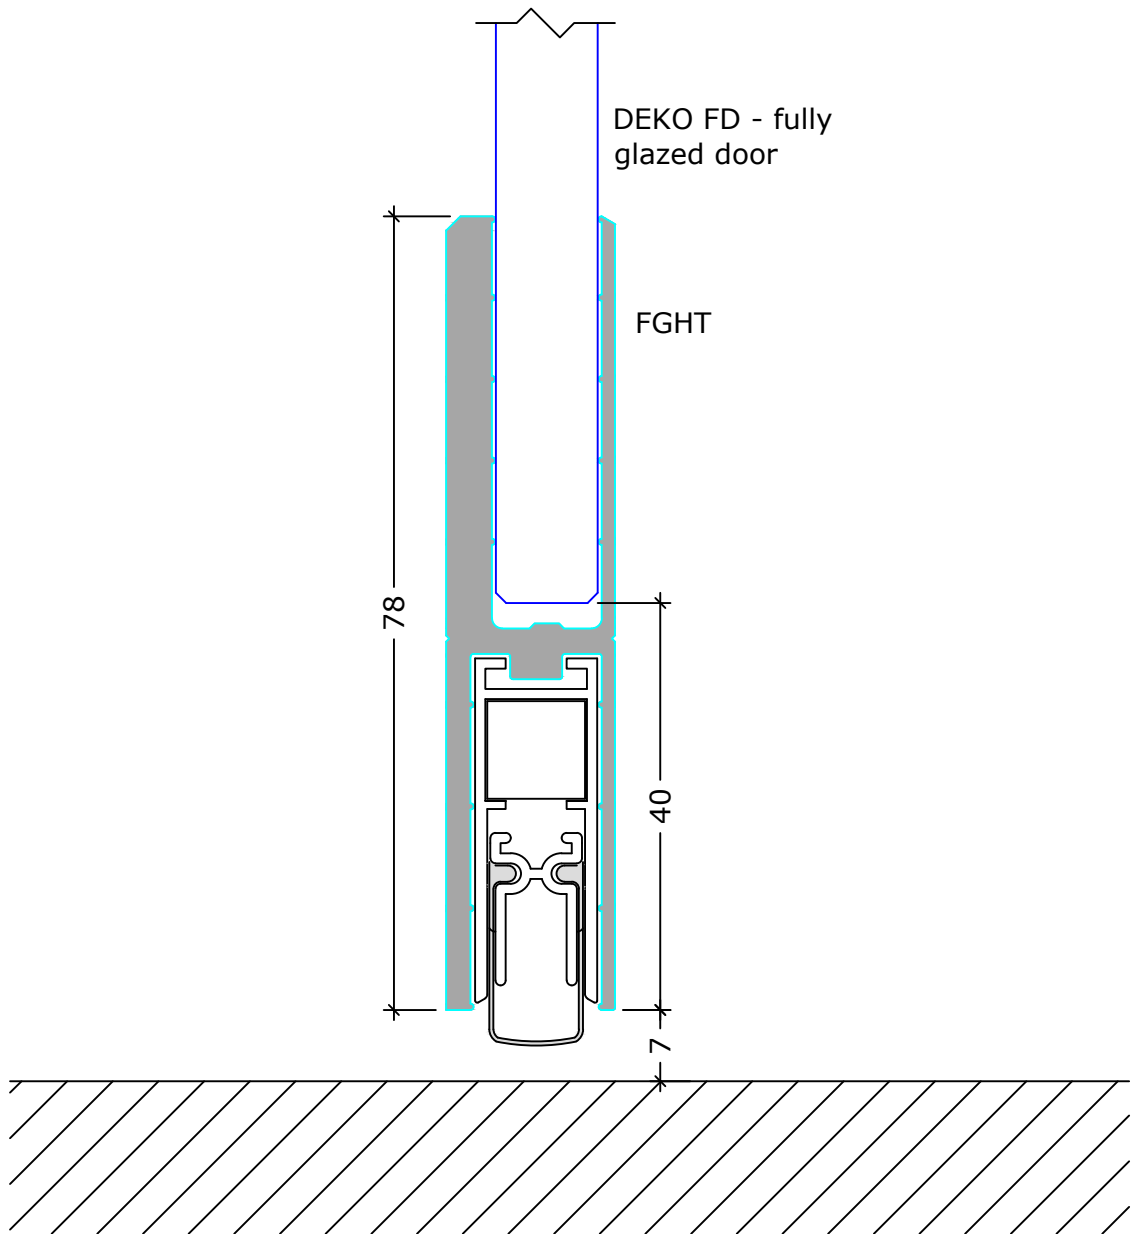


	DEKO Tel: +91 80 41114848 www.deko.in	Project: Deko FG 15-17mm Toughened Glass	
	Case No.:	Subject: L8A	Date: 06-02-2024
Scale : 1:1		Revision:	Signature:

DEKO
 Tel: +91 80 41114848
 www.deko.in

Project:
 Deko FG 15-17mm Toughened Glass

DEKO DG glazed door

	DEKO	Project:	
	Tel:+91 80 41114848 www.deko.in	Deko FG 15-17mm Toughened Glass	
Case No.:	Subject:	Date:	Sheet No. 3/6
Scale : 1:1	L8C	06-02-2024	Signature:
		Revision:	

	DEKO Tel: +91 80 41114848 www.deko.in		Project: Deko FG 15-17mm Toughened Glass	
	Case No.:	Subject: L8D		Date: 06-02-2024
Scale : 1:1			Revision:	Signature:

Project:
 Deko FG 15-17mm Toughened Glass

Case No.:

Subject:
 L8F

Date:
 06-02-2024

Sheet No. 6/6

Scale : 1:1

Revision:

Signature: