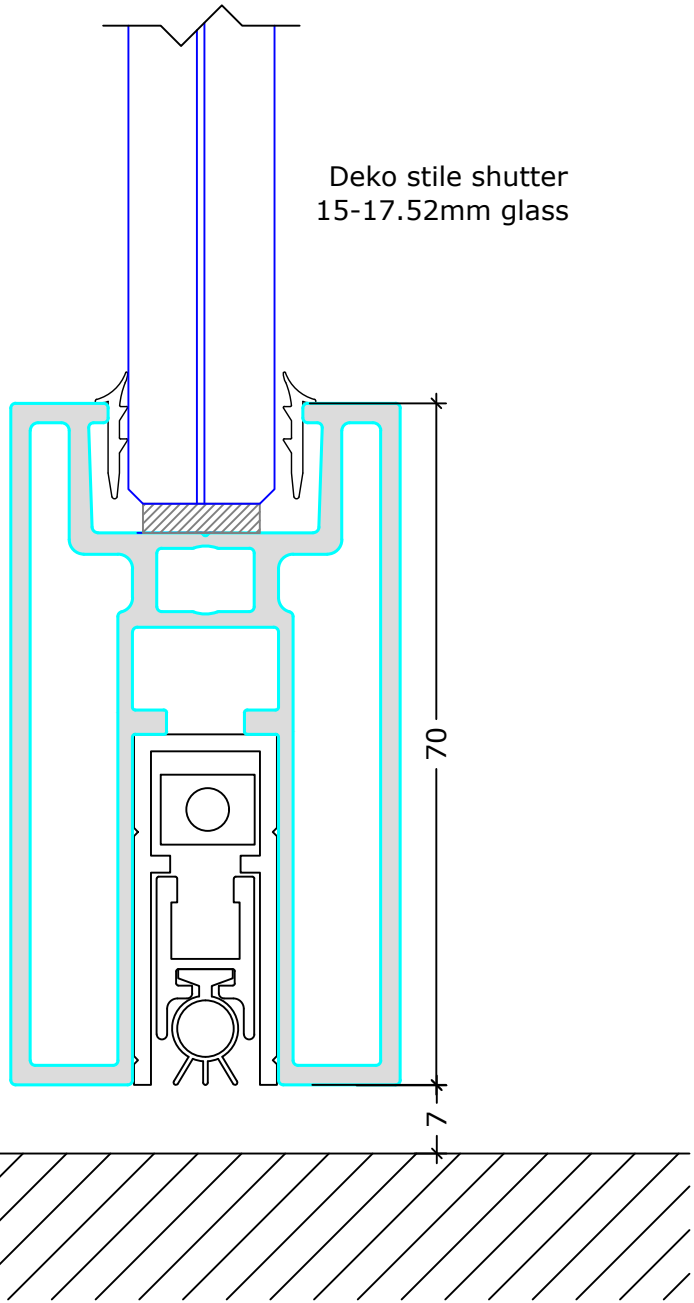

DEKO
Tel: +91 80 41114848
www.deko.in

Project:
Deko FG 15-17mm Toughened Glass

Case No.:

Subject:
L8F

Date:
06-02-2024

Sheet No. 6/6

Scale : 1:1

Revision:

Signature:

Signature: