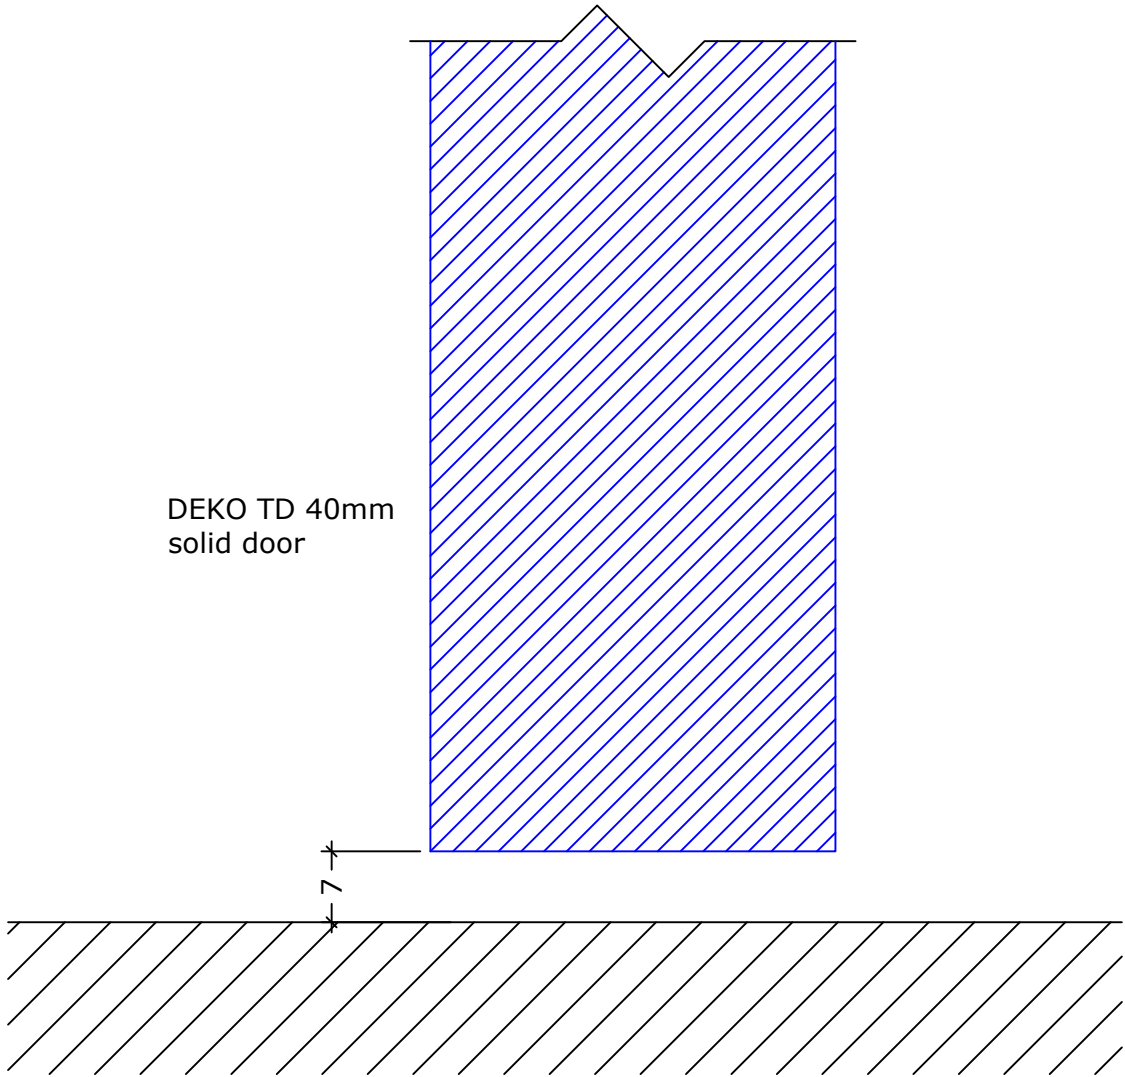


	DEKO Tel: +91 80 41114848 www.deko.in	Project: Deko FG 15-17mm Toughened Glass	
	Case No.:	Subject: L8A	Date: 06-02-2024
Scale : 1:1		Revision:	Signature:

DEKO
 Tel: +91 80 41114848
 www.deko.in

Project:
 Deko FG 15-17mm Toughened Glass

Case No.:

Subject:
 L8B

Date:
 06-02-2024

Sheet No. 2/6

Scale : 1:1

Revision:

Signature:

Signature:

DEKO DG glazed door

	DEKO	Project:	
	Tel:+91 80 41114848 www.deko.in	Deko FG 15-17mm Toughened Glass	
Case No.:	Subject:	Date:	Sheet No. 3/6
Scale : 1:1	L8C	06-02-2024	Signature:
		Revision:	

	DEKO Tel: +91 80 41114848 www.deko.in		Project: Deko FG 15-17mm Toughened Glass	
	Case No.:	Subject: L8D		Date: 06-02-2024
Scale : 1:1			Revision:	Signature:

Project:
 Deko FG 15-17mm Toughened Glass

Case No.:

Subject:
 L8F

Date:
 06-02-2024

Sheet No. 6/6

Scale : 1:1

Revision:

Signature: