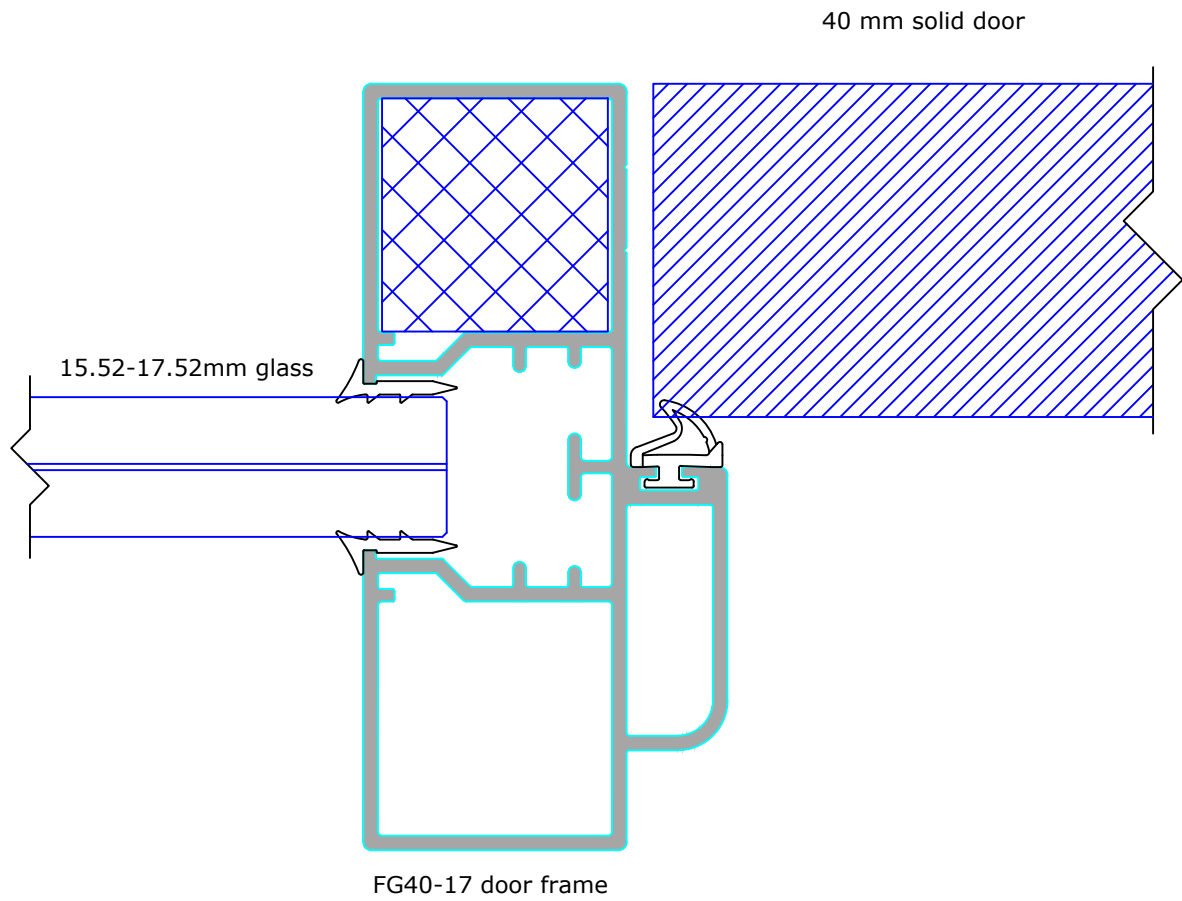

DEKO
Tel: +91 80 41114848
www.deko.in

Project:
Deko FG 15-17mm Toughened Glass

Case No.:

Subject:
V5B

Date:
06-02-2024

Sheet No. 2/5

Scale : 1:1

Revision:

Signature:

Signature: