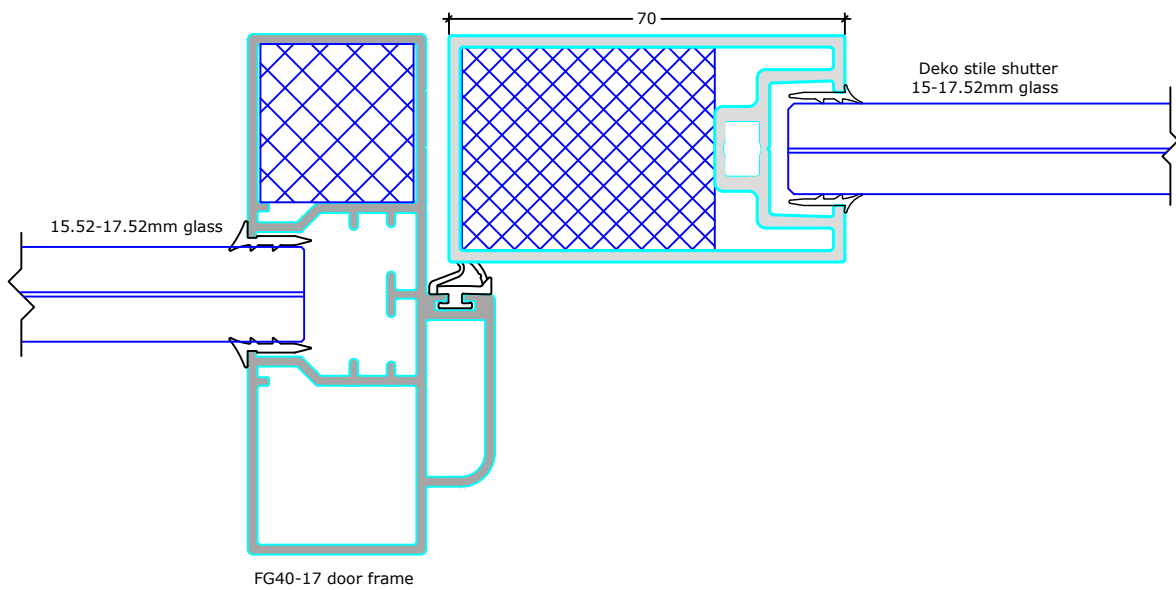

Date:
 06-02-2024

Sheet No. 3/5

Scale : 1:1

Revision:

Signature:

Signature:

DEKO
 Tel: +91 80 41114848
 www.deko.in

Project:
 Deko FG 15-17mm Toughened Glass