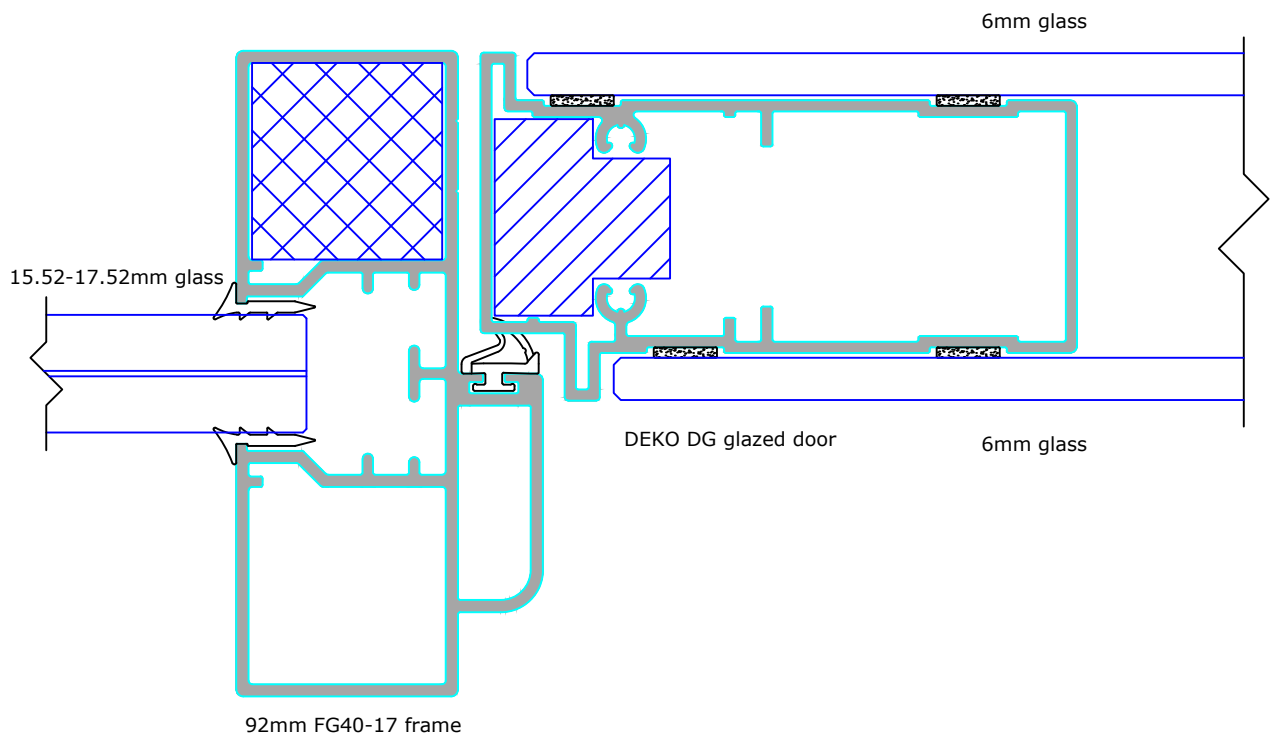

Scale : 1:1

Revision:

Signature:

Signature:

DEKO
 Tel: +91 80 41114848
 www.deko.in

Project:
 Deko FG 15-17mm Toughened Glass

Case No.:

Subject:
 V5C