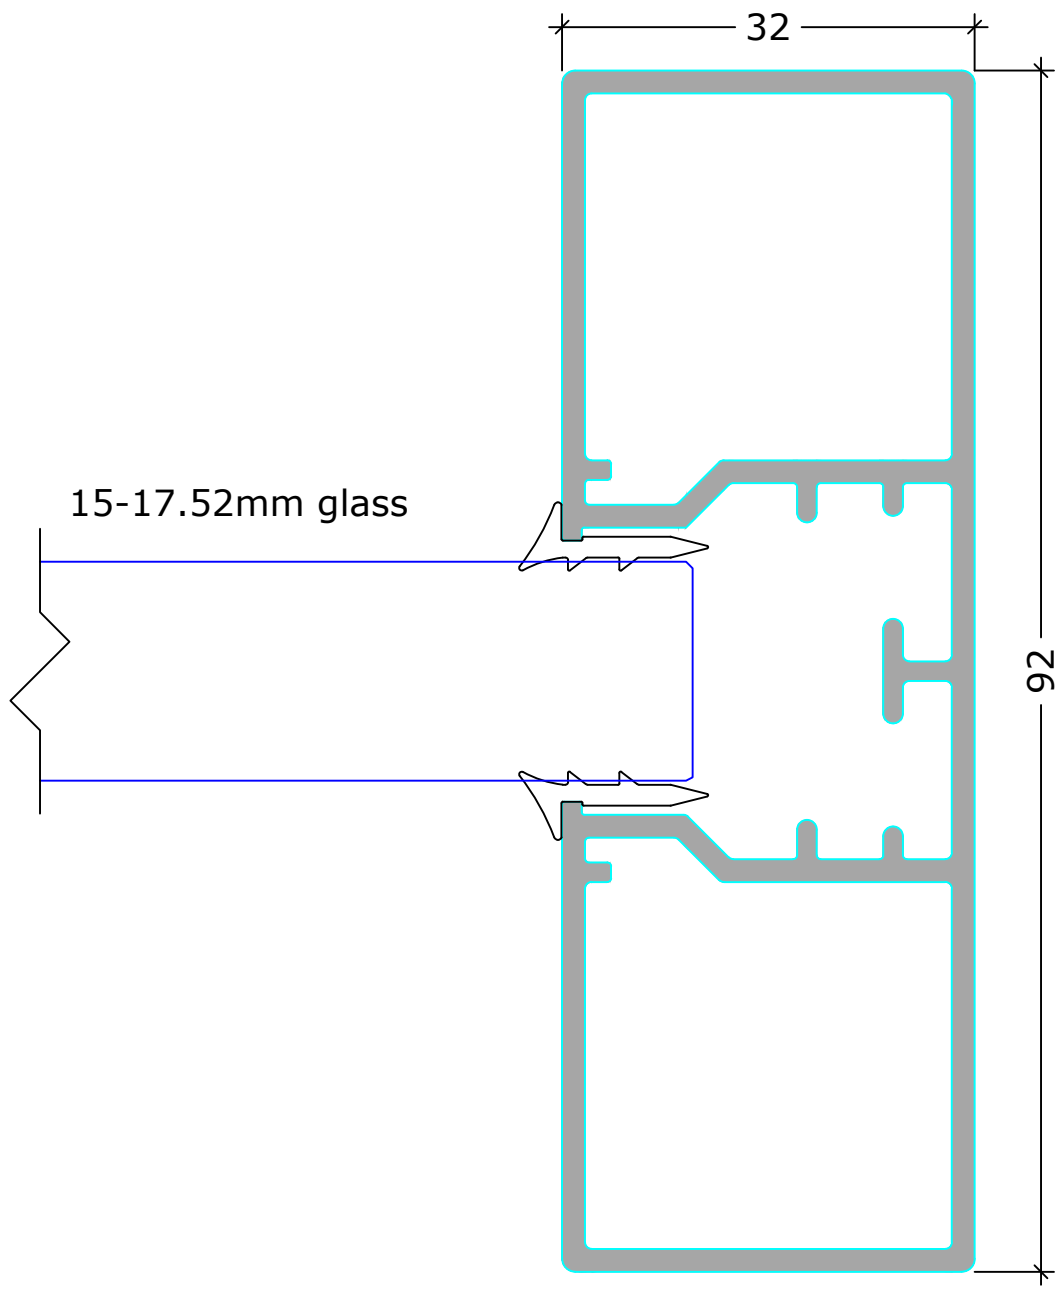

	DEKO Tel: +91 80 41114848 www.deko.in		Project: Deko FG 15-17mm Toughened Glass	
	Case No.:	Subject: V8A		Date: 06-02-2024
Scale : 1:1			Revision:	Signature:

FG92-17 end profile

	DEKO Tel: +91 80 41114848 www.deko.in		Project: Deko FG 15-17mm Toughened Glass	
	Case No.:	Subject: V8B	Date: 06-02-2024	Sheet No. 2/2
Scale : 1:1			Revision:	Signature: