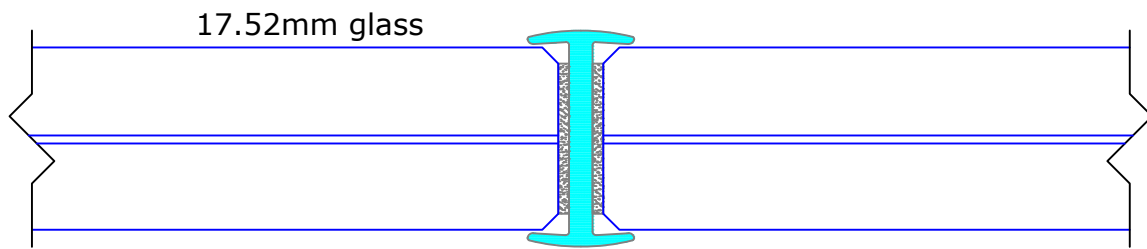

Slim acrylic 'I' profile

	DEKO Tel: +91 80 41114848 www.deko.in		Project: Deko FG 15-17.52mm Toughened Laminated Glass		
	Case No.:	Subject: V1I		Date: 06-02-2024	Sheet No. 3/3
Scale : 1:1			Revision:	Signature: