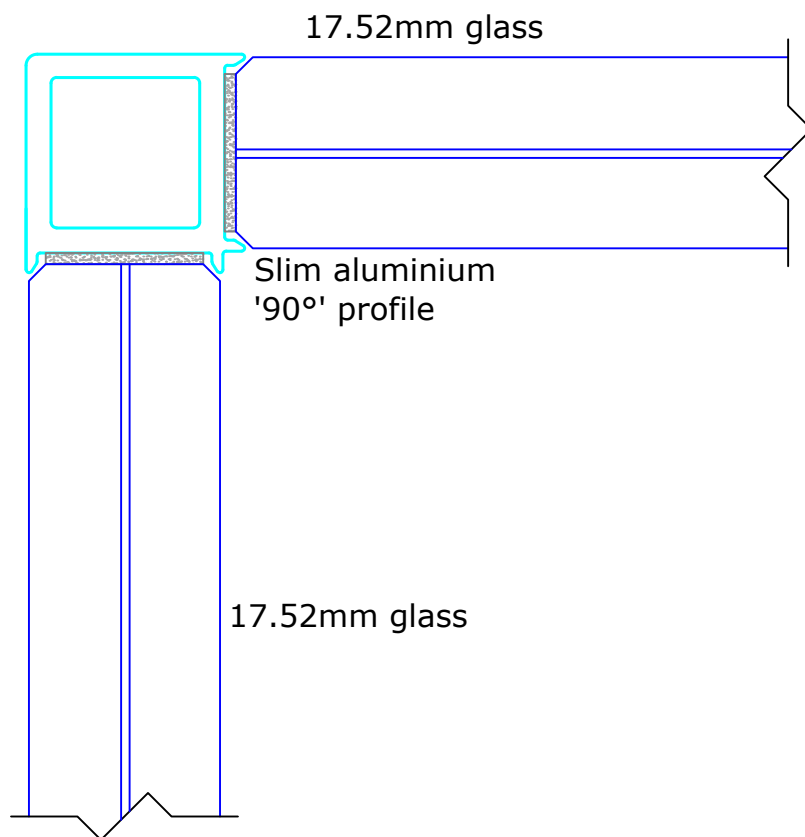

DEKO
 Tel: +91 80 41114848
 www.deko.in

Project:
 Deko FG 15-17.52mm Toughened Laminated Glass

Case No.:

Subject:
 V3E

Date:
 06-02-2024

Sheet No. 1/2

Scale : 1:1

Revision:

Signature:

Signature:

	DEKO Tel: +91 80 41114848 www.deko.in	Project: Deko FG 15-17.52mm Toughened Laminated Glass	
	Case No.:	Subject: V3F	Date: 06-02-2024
Scale : 1:1		Revision:	Signature: