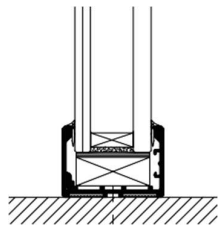

DETAILS

Floor, ceiling and abutment