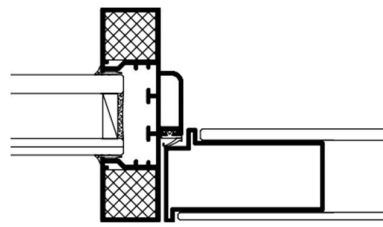

DEKO DG glazed door