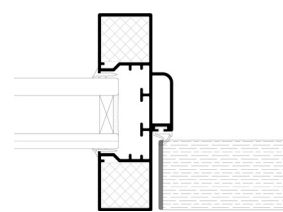

DEKO FG Silent

Fully Glazed Partition with High Sound Reduction

DEKO FG Silent is a slim, vacuum encapsulated double glazed partition in an elegant aluminium design, that provides up to 50 dB of sound reduction. You can install DEKO FG Silent either as whole glazed partitions with full-height glass or as glazed sections integrated into adjacent structure.

The partition

DEKO FG Silent features aluminum profiles specifically designed for sound reduction, that run vertically between the glazed elements and connect to adjoining structures. These profiles, combined with 43 mm thick sound-rated safety glass, contribute to an effective reduction in noise levels. Depending on the required sound reduction level, the glazed partition can also be customized with different glass thicknesses. The standard aluminum profiles come in natural anodized aluminum, but can be powder-coated in various colors to match aesthetic preferences.

DEKO partitions India LLP.
300, Shankaran Complex,
Langford Road, Shanti Nagar,
Bangalore - 560025
Tel No - 08022279000

TYPE SUMMARY

Product	Connection type	Sound insulation	Partition thickness	Glass thickness	Glazed panels	Weight	Fire resistance
DEKO FG Silent	Profile	Rw 44 - 48 dB ¹	57 mm	43 mm	1	50 kg/m ²	Unclassified
DEKO FG Silent	Black	Rw 44 - 48 dB ¹	57 mm	43 mm	1	50 kg/m ²	Unclassified

1) The airborne sound insulation of the glazed element depends, among other things, on the type of glass installed.

DETAILS

Floor, ceiling and abutment

DEKO DG glazed door

Solid door

Sealed joint

For updated values and details, please visit deko.in